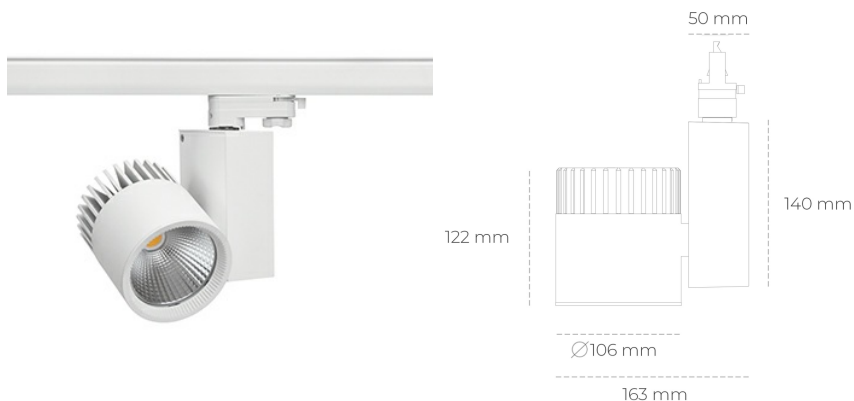

SPOTLIGHT SNIPER A 827 37W 45° WHITE | ON/OFF

LED	COB
Light colour	2700 [K] |
CRI	80
Led chip flux	5119 [lm]
Luminous flux	4095 [lm]
System power	37 [W]
Luminaire Efficiency	111 [lm/W]
Beam angle	45°
Controller	ON/OFF
MacAdam	3 SDCM

Spotlight LED

Track mounted LED spotlight. Aluminium housing. Ceiling base installation possible. Available in white, black and grey. Any RAL palette colour available on enquiry. Reflector beams available: 15°, 20°, 30°, 45° and 60°. Maximum power is 37W

LUMINAIRE

Weight	1,31 [kg]
Protection rating IP , IK , class	IP 20, IK 3,
Luminaire colour	WHITE
Cover	Glass
Operating voltage	220-240V 50-60Hz

Note: All data are typical values. Tolerance of measurements +/-10% System features may change with product improvements due to technical advances.

OPTIONS

RAL colours on inquiry, honeycomb louver on inquiry , Casambi on inquiry, DALI on inquiry, Phase-cut dimming on inquiry.

Generated: 26.06.2024

+48 32 388 80 00

www.cora.pl
cora@cora.pl

Street: Ignatza Hakuby 18
41-914 Bytom, Polska