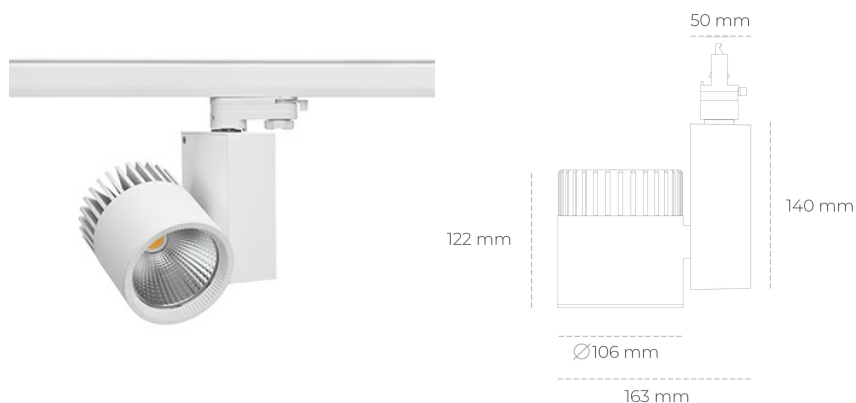

SPOTLIGHT SNIPER A 827 13W 45° WHITE | ON/OFF

LED	COB
Light colour	2700 [K] |
CRI	80
Led chip flux	1886 [lm]
Luminous flux	1508 [lm]
System power	13 [W]
Luminaire Efficiency	116 [lm/W]
Beam angle	45°
Controller	ON/OFF
MacAdam	3 SDCM

Spotlight LED

Track mounted LED spotlight. Aluminium housing. Ceiling base installation possible. Available in white, black and grey. Any RAL palette colour available on enquiry. Reflector beams available: 15°, 20°, 30°, 45° and 60°. Maximum power is 37W

LUMINAIRE

Weight	1,31 [kg]
Protection rating IP , IK , class	IP 20, IK 3,
Luminaire colour	WHITE
Cover	Glass
Operating voltage	220-240V 50-60Hz

Note: All data are typical values. Tolerance of measurements +/-10% System features may change with product improvements due to technical advances.

OPTIONS

RAL colours on inquiry, honeycomb louver on inquiry , Casambi on inquiry, DALI on inquiry, Phase-cut dimming on inquiry.

Generated: 28.06.2024

+48 32 388 80 00

www.cora.pl
cora@cora.pl

Street: Ignatza Hakuby 18
41-914 Bytom, Polska