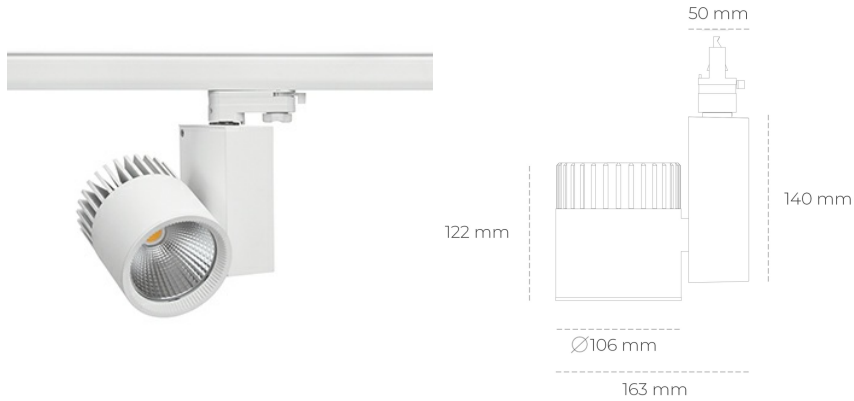

SPOTLIGHT SNIPER A 827 19W 20° WHITE | ON/OFF

Article number: N011-K0003-RF827-H5-S20-ZA01_500-S3-###

LED	COB
Light colour	2700 [K]
CRI	80
Led chip flux	2694 [lm]
Luminous flux	2155 [lm]
System power	19 [W]
Luminaire Efficiency	113 [lm/W]
Beam angle	20°
Controller	ON/OFF
MacAdam	3 SDCM

Spotlight LED

Track mounted LED spotlight. Aluminium housing. Ceiling base installation possible. Available in white, black and grey. Any RAL palette colour available on enquiry. Reflector beams available: 15°, 20°, 30°, 45° and 60°. Maximum power is 37W

LUMINAIRE

Weight	1,31 [kg]
Protection rating IP , IK , class	IP 20, IK 3,
Luminaire colour	WHITE
Cover	Glass
Operating voltage	220-240V 50-60Hz

Note: All data are typical values. Tolerance of measurements +/-10% System features may change with product improvements due to technical advances.