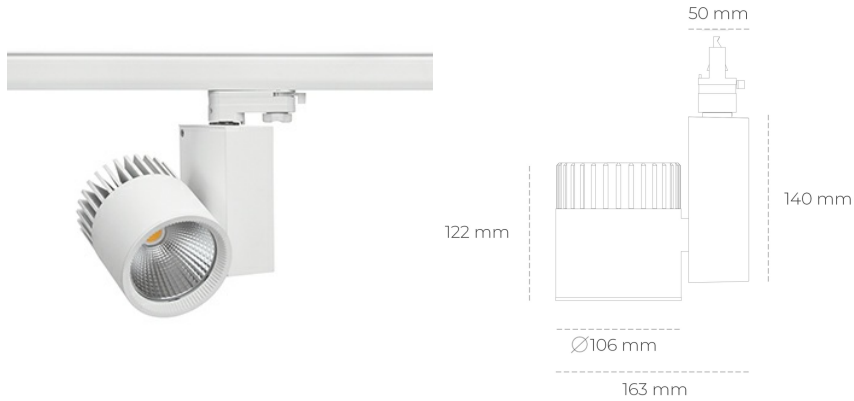

SPOTLIGHT SNIPER A 827 19W 15° WHITE | ON/OFF

Article number: N011-K0003-RF827-H5-S15-ZA01_500-S3-###

LED	COB
Light colour	2700 [K]
CRI	80
Led chip flux	2694 [lm]
Luminous flux	2155 [lm]
System power	19 [W]
Luminaire Efficiency	113 [lm/W]
Beam angle	15°
Controller	ON/OFF
MacAdam	3 SDCM

Spotlight LED

Track mounted LED spotlight. Aluminium housing. Ceiling base installation possible. Available in white, black and grey. Any RAL palette colour available on enquiry. Reflector beams available: 15°, 20°, 30°, 45° and 60°. Maximum power is 37W

LUMINAIRE

Weight	1,31 [kg]
Protection rating IP , IK , class	IP 20, IK 3,
Luminaire colour	WHITE
Cover	Glass
Operating voltage	220-240V 50-60Hz

Note: All data are typical values. Tolerance of measurements +/-10% System features may change with product improvements due to technical advances.