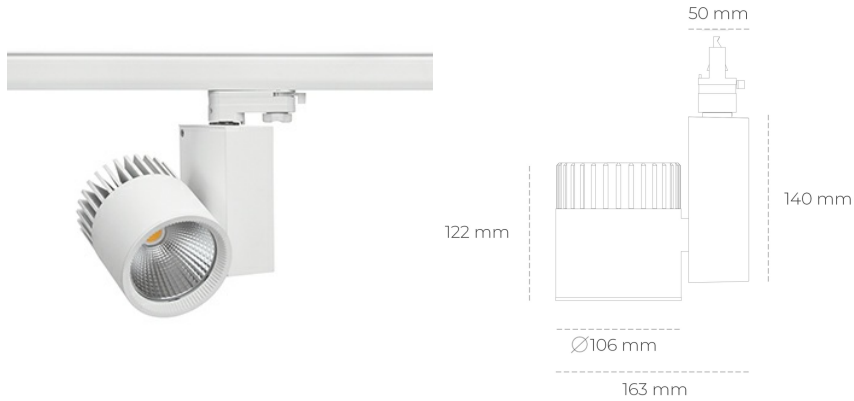

SPOTLIGHT SNIPER A 930 14W 45° WHITE CRI97 ON/OFF

LED	COB
Light colour	3000 [K] CRI97
CRI	90
Led chip flux	1575 [lm]
Luminous flux	1260 [lm]
System power	14 [W]
Luminaire Efficiency	90 [lm/W]
Beam angle	45°
Controller	ON/OFF
MacAdam	3 SDCM

Spotlight LED

Track mounted LED spotlight. Aluminium housing. Ceiling base installation possible. Available in white, black and grey. Any RAL palette colour available on enquiry. Reflector beams available: 15°, 20°, 30°, 45° and 60°. Maximum power is 37W

LUMINAIRE

Weight	1,31 [kg]
Protection rating IP , IK , class	IP 20, IK 3,
Luminaire colour	WHITE
Cover	Glass
Operating voltage	220-240V 50-60Hz

Note: All data are typical values. Tolerance of measurements +/-10% System features may change with product improvements due to technical advances.

OPTIONS

RAL colours on inquiry, honeycomb louver on inquiry , Casambi on inquiry, DALI on inquiry, Phase-cut dimming on inquiry.

Generated: 28.06.2024

+48 32 388 80 00

www.cora.pl
cora@cora.pl

Street: Ignatza Hakuby 18
41-914 Bytom, Polska