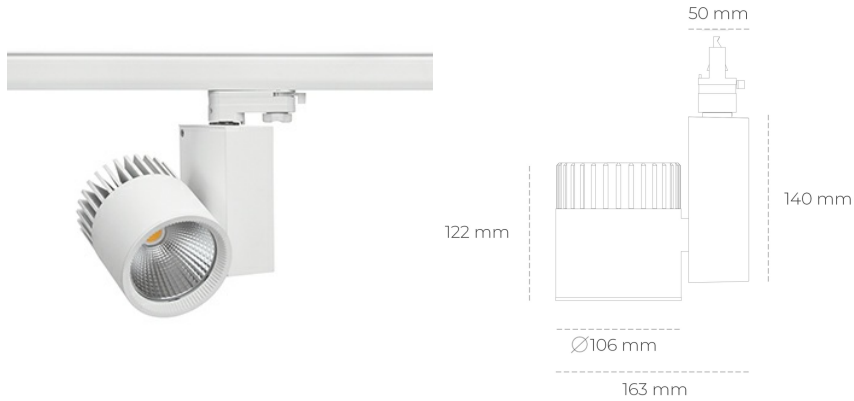

SPOTLIGHT SNIPER A 930 23W 30° WHITE CRI97 ON/OFF

Article number: N011-K0003-HI930-H5-S30-ZA02_600-S3-###

| | |
|----------------------|----------------|
| LED | COB |
| Light colour | 3000 [K] CRI97 |
| CRI | 90 |
| Led chip flux | 2601 [lm] |
| Luminous flux | 2080 [lm] |
| System power | 23 [W] |
| Luminaire Efficiency | 90 [lm/W] |
| Beam angle | 30° |
| Controller | ON/OFF |
| MacAdam | 3 SDCM |

Spotlight LED

Track mounted LED spotlight. Aluminium housing. Ceiling base installation possible. Available in white, black and grey. Any RAL palette colour available on enquiry. Reflector beams available: 15°, 20°, 30°, 45° and 60°. Maximum power is 37W

LUMINAIRE

| | |
|-----------------------------------|------------------|
| Weight | 1,31 [kg] |
| Protection rating IP , IK , class | IP 20, IK 3, |
| Luminaire colour | WHITE |
| Cover | Glass |
| Operating voltage | 220-240V 50-60Hz |