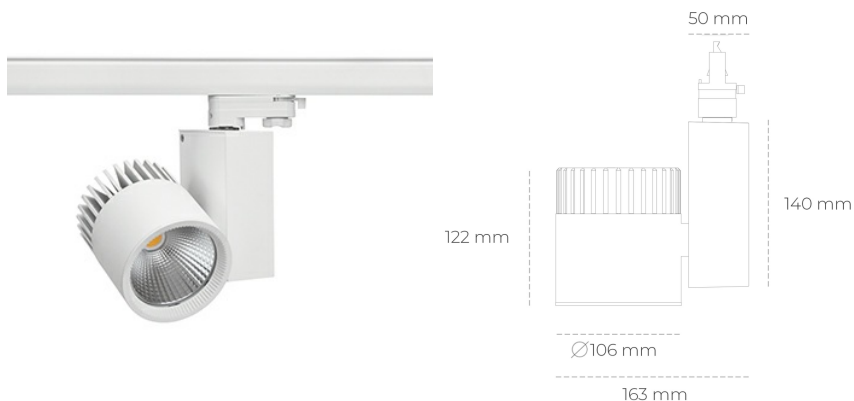

SPOTLIGHT SNIPER A 930 10W 30° WHITE CRI97 ON/OFF

LED	COB
Light colour	3000 [K] CRI97
CRI	90
Led chip flux	1144 [lm]
Luminous flux	915 [lm]
System power	10 [W]
Luminaire Efficiency	92 [lm/W]
Beam angle	30°
Controller	ON/OFF
MacAdam	3 SDCM

Spotlight LED

Track mounted LED spotlight. Aluminium housing. Ceiling base installation possible. Available in white, black and grey. Any RAL palette colour available on enquiry. Reflector beams available: 15°, 20°, 30°, 45° and 60°. Maximum power is 37W

LUMINAIRE

Weight	1,31 [kg]
Protection rating IP , IK , class	IP 20, IK 3,
Luminaire colour	WHITE
Cover	Glass
Operating voltage	220-240V 50-60Hz

Note: All data are typical values. Tolerance of measurements +/-10% System features may change with product improvements due to technical advances.

OPTIONS

RAL colours on inquiry, honeycomb louver on inquiry , Casambi on inquiry, DALI on inquiry, Phase-cut dimming on inquiry.

Generated: 26.06.2024

+48 32 388 80 00

www.cora.pl
cora@cora.pl

Street: Ignatza Hakuby 18
41-914 Bytom, Polska