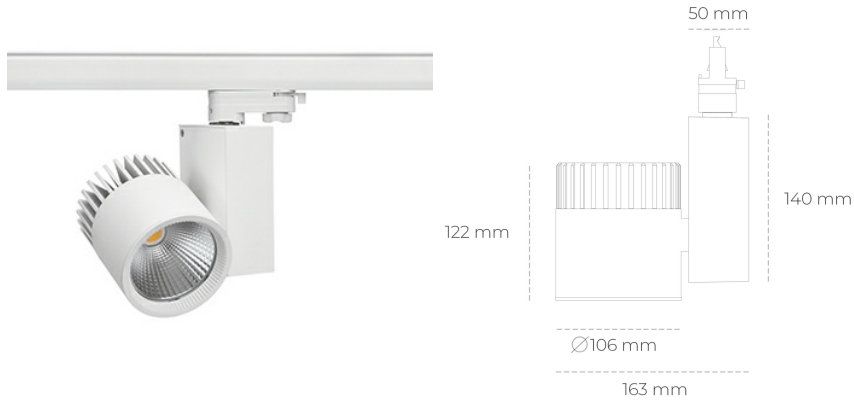

SPOTLIGHT SNIPER A 930 31W 20° WHITE CRI97 ON/OFF

Article number: N011-K0003-HI930-H5-S20-ZA03_800-S3-###

LED	COB
Light colour	3000 [K] CRI97
CRI	90
Led chip flux	3368 [lm]
Luminous flux	2694 [lm]
System power	31 [W]
Luminaire Efficiency	87 [lm/W]
Beam angle	20°
Controller	ON/OFF
MacAdam	3 SDCM

Spotlight LED

Track mounted LED spotlight. Aluminium housing. Ceiling base installation possible. Available in white, black and grey. Any RAL palette colour available on enquiry. Reflector beams available: 15°, 20°, 30°, 45° and 60°. Maximum power is 37W

LUMINAIRE

Weight	1,31 [kg]
Protection rating IP , IK , class	IP 20, IK 3,
Luminaire colour	WHITE
Cover	Glass
Operating voltage	220-240V 50-60Hz

Note: All data are typical values. Tolerance of measurements +/-10% System features may change with product improvements due to technical advances.