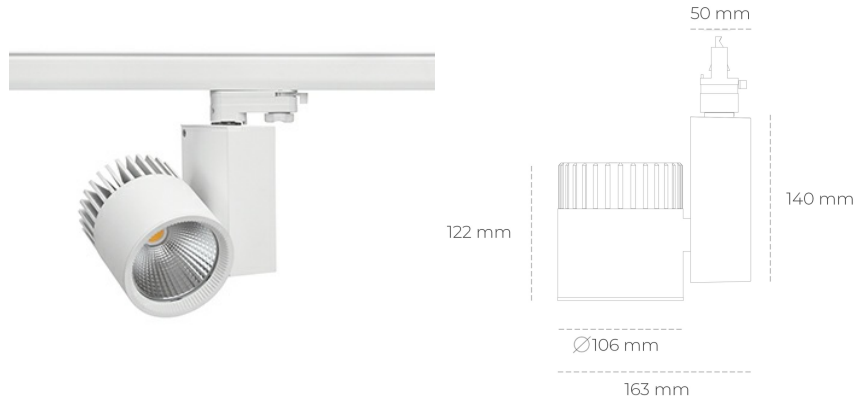

SPOTLIGHT SNIPER A 935 37W 15° WHITE PREMIUM WHITE ON/OFF

Article number: N011-K0003-HE935-HA-S15-ZA03_950-S3-###

LED	COB
Light colour	3500 [K] PREMIUM WHITE
CRI	90
Led chip flux	4038 [lm]
Luminous flux	3230 [lm]
System power	37 [W]
Luminaire Efficiency	87 [lm/W]
Beam angle	15°
Controller	ON/OFF
MacAdam	3 SDCM

Spotlight LED

Track mounted LED spotlight. Aluminium housing. Ceiling base installation possible. Available in white, black and grey. Any RAL palette colour available on enquiry. Reflector beams available: 15°, 20°, 30°, 45° and 60°. Maximum power is 37W

LUMINAIRE

Weight	1,31 [kg]
Protection rating IP , IK , class	IP 20, IK 3,
Luminaire colour	WHITE
Cover	Glass
Operating voltage	220-240V 50-60Hz

Note: All data are typical values. Tolerance of measurements +/-10% System features may change with product improvements due to technical advances.