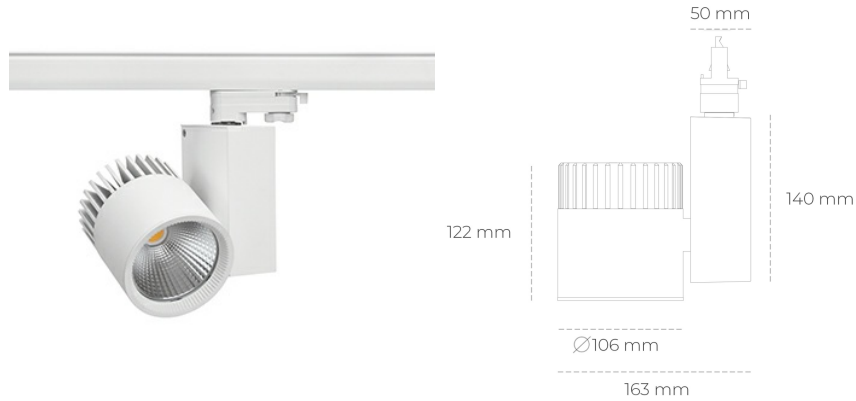

# SPOTLIGHT SNIPER A 930 14W 20° WHITE PREMIUM WHITE ON/OFF

Article number: N011-K0003-HE930-HA-S20-ZA01\_350-S3-###

LED	COB
Light colour	3000 [K] PREMIUM WHITE
CRI	90
Led chip flux	2064 [lm]
Luminous flux	1651 [lm]
System power	14 [W]
Luminaire Efficiency	118 [lm/W]
Beam angle	20°
Controller	ON/OFF
MacAdam	3 SDCM

### Spotlight LED

Track mounted LED spotlight. Aluminium housing. Ceiling base installation possible. Available in white, black and grey. Any RAL palette colour available on enquiry. Reflector beams available: 15°, 20°, 30°, 45° and 60°. Maximum power is 37W

### LUMINAIRE

Weight	1,31 [kg]
Protection rating IP , IK , class	IP 20, IK 3,
Luminaire colour	WHITE
Cover	Glass
Operating voltage	220-240V 50-60Hz

Note: All data are typical values. Tolerance of measurements +/-10% System features may change with product improvements due to technical advances.