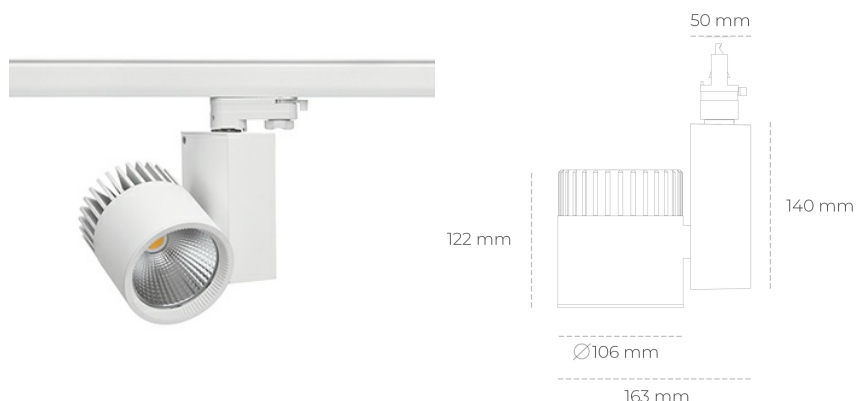

SPOTLIGHT SNIPER A 957 23W 60° WHITE SPECIAL ON/OFF

LED	COB
Light colour	5700 [K] SPECIAL
CRI	90
Led chip flux	3023 [lm]
Luminous flux	2418 [lm]
System power	23 [W]
Luminaire Efficiency	105 [lm/W]
Beam angle	60°
Controller	ON/OFF
MacAdam	3 SDCM

Spotlight LED

Track mounted LED spotlight. Aluminium housing. Ceiling base installation possible. Available in white, black and grey. Any RAL palette colour available on enquiry. Reflector beams available: 15°, 20°, 30°, 45° and 60°. Maximum power is 37W

LUMINAIRE

Weight	1,31 [kg]
Protection rating IP , IK , class	IP 20, IK 3,
Luminaire colour	WHITE
Cover	Glass
Operating voltage	220-240V 50-60Hz

Note: All data are typical values. Tolerance of measurements +/-10% System features may change with product improvements due to technical advances.

OPTIONS

RAL colours on inquiry, honeycomb louver on inquiry , Casambi on inquiry, DALI on inquiry, Phase-cut dimming on inquiry.

Generated: 26.06.2024

+48 32 388 80 00

www.cora.pl
cora@cora.pl

Street: Ignatza Hakuby 18
41-914 Bytom, Polska