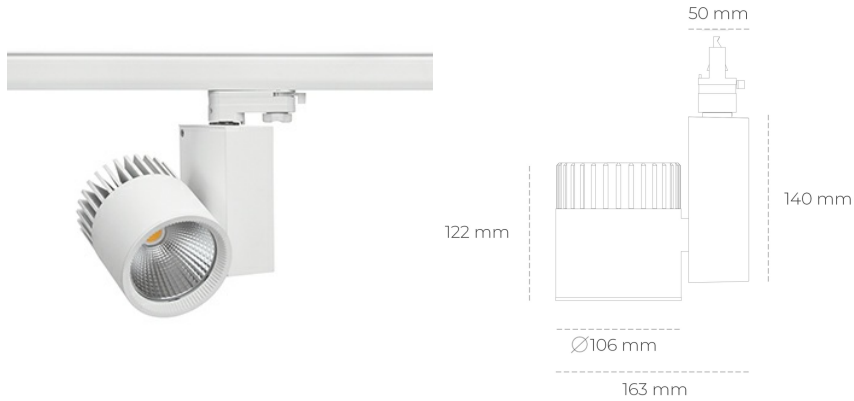

SPOTLIGHT SNIPER A 957 23W 30° WHITE SPECIAL ON/OFF

Article number: N011-K0003-CC957-H5-S30-ZA02_600-S3-###

LED	COB
Light colour	5700 [K] SPECIAL
CRI	90
Led chip flux	3023 [lm]
Luminous flux	2418 [lm]
System power	23 [W]
Luminaire Efficiency	105 [lm/W]
Beam angle	30°
Controller	ON/OFF
MacAdam	3 SDCM

Spotlight LED

Track mounted LED spotlight. Aluminium housing. Ceiling base installation possible. Available in white, black and grey. Any RAL palette colour available on enquiry. Reflector beams available: 15°, 20°, 30°, 45° and 60°. Maximum power is 37W

LUMINAIRE

Weight	1,31 [kg]
Protection rating IP , IK , class	IP 20, IK 3,
Luminaire colour	WHITE
Cover	Glass
Operating voltage	220-240V 50-60Hz

Note: All data are typical values. Tolerance of measurements +/-10% System features may change with product improvements due to technical advances.