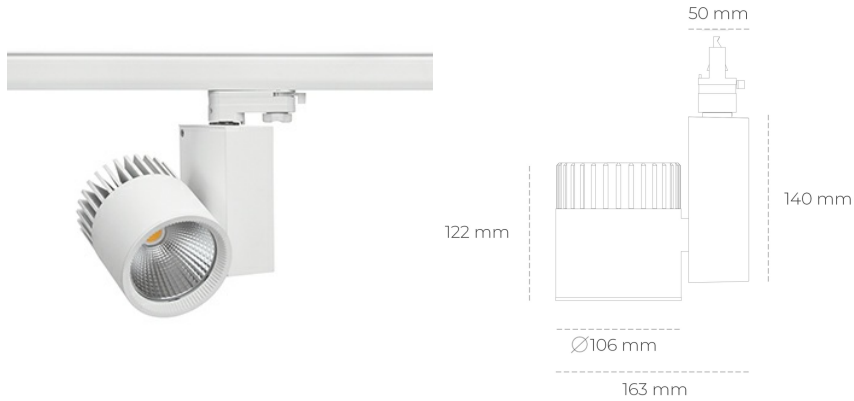

SPOTLIGHT SNIPER A 935 36W 15° WHITE HI EFFICIENT ON/OFF

LED	COB
Light colour	3500 [K] HI EFFICIENT
CRI	90
Led chip flux	5518 [lm]
Luminous flux	4414 [lm]
System power	36 [W]
Luminaire Efficiency	123 [lm/W]
Beam angle	15°
Controller	ON/OFF
MacAdam	3 SDCM

Spotlight LED

Track mounted LED spotlight. Aluminium housing. Ceiling base installation possible. Available in white, black and grey. Any RAL palette colour available on enquiry. Reflector beams available: 15°, 20°, 30°, 45° and 60°. Maximum power is 37W

LUMINAIRE

Weight	1,31 [kg]
Protection rating IP , IK , class	IP 20, IK 3,
Luminaire colour	WHITE
Cover	Glass
Operating voltage	220-240V 50-60Hz

Note: All data are typical values. Tolerance of measurements +/-10% System features may change with product improvements due to technical advances.

OPTIONS

RAL colours on inquiry, honeycomb louver on inquiry , Casambi on inquiry, DALI on inquiry, Phase-cut dimming on inquiry.

Generated: 26.06.2024

+48 32 388 80 00

www.cora.pl
cora@cora.pl

Street: Ignatza Hakuby 18
41-914 Bytom, Polska