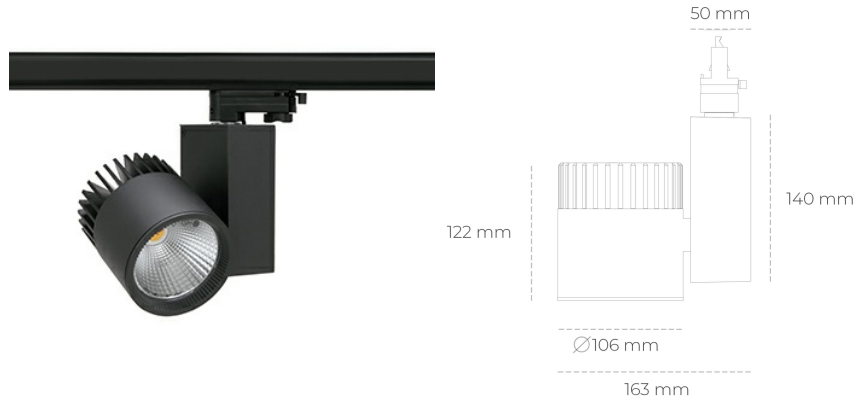

SPOTLIGHT SNIPER A 825 37W 60° BLACK BREAD ON/OFF

Article number: N011-K0002-VF825-H5-S60-ZA03_950-S3-###

LED	COB
Light colour	2500 [K] BREAD
CRI	80
Led chip flux	4299 [lm]
Luminous flux	3439 [lm]
System power	37 [W]
Luminaire Efficiency	93 [lm/W]
Beam angle	60°
Controller	ON/OFF
MacAdam	3 SDCM

Spotlight LED

Track mounted LED spotlight. Aluminium housing. Ceiling base installation possible. Available in white, black and grey. Any RAL palette colour available on enquiry. Reflector beams available: 15°, 20°, 30°, 45° and 60°. Maximum power is 37W

LUMINAIRE

Weight	1,31 [kg]
Protection rating IP , IK , class	IP 20, IK 3,
Luminaire colour	BLACK
Cover	Glass
Operating voltage	220-240V 50-60Hz

Note: All data are typical values. Tolerance of measurements +/-10% System features may change with product improvements due to technical advances.