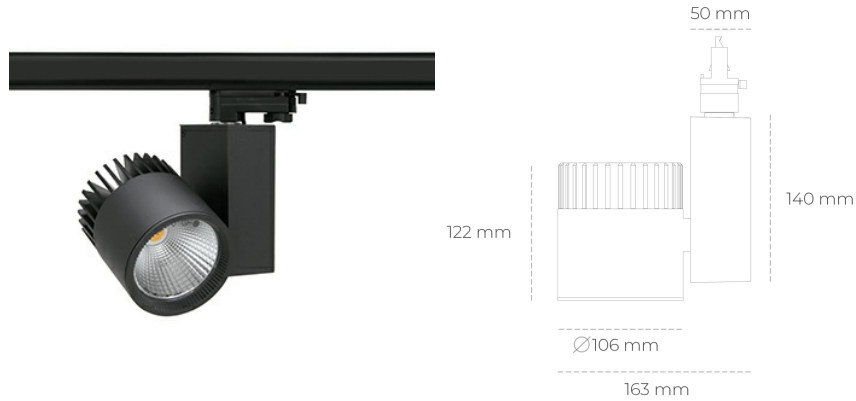

SPOTLIGHT SNIPER A 825 27W 45° BLACK BREAD ON/OFF

Article number: N011-K0002-VF825-H5-S45-ZA02_700-S3-###

LED	COB
Light colour	2500 [K] BREAD
CRI	80
Led chip flux	3169 [lm]
Luminous flux	2535 [lm]
System power	27 [W]
Luminaire Efficiency	94 [lm/W]
Beam angle	45°
Controller	ON/OFF
MacAdam	3 SDCM

Spotlight LED

Track mounted LED spotlight. Aluminium housing. Ceiling base installation possible. Available in white, black and grey. Any RAL palette colour available on enquiry. Reflector beams available: 15°, 20°, 30°, 45° and 60°. Maximum power is 37W

LUMINAIRE

Weight	1,31 [kg]
Protection rating IP , IK , class	IP 20, IK 3,
Luminaire colour	BLACK
Cover	Glass
Operating voltage	220-240V 50-60Hz

Note: All data are typical values. Tolerance of measurements +/-10% System features may change with product improvements due to technical advances.