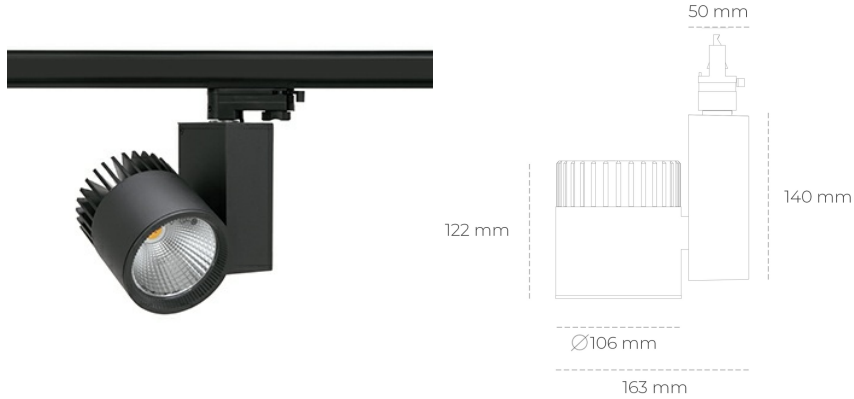

SPOTLIGHT SNIPER A 820 19W 20° BLACK MEAT PINK ON/OFF

LED	COB
Light colour	2000 [K] MEAT PINK
CRI	80
Led chip flux	1741 [lm]
Luminous flux	1392 [lm]
System power	19 [W]
Luminaire Efficiency	73 [lm/W]
Beam angle	20°
Controller	ON/OFF
MacAdam	3 SDCM

Spotlight LED

Track mounted LED spotlight. Aluminium housing. Ceiling base installation possible. Available in white, black and grey. Any RAL palette colour available on enquiry. Reflector beams available: 15°, 20°, 30°, 45° and 60°. Maximum power is 37W

LUMINAIRE

Weight	1,31 [kg]
Protection rating IP , IK , class	IP 20, IK 3,
Luminaire colour	BLACK
Cover	Glass
Operating voltage	220-240V 50-60Hz

Note: All data are typical values. Tolerance of measurements +/-10% System features may change with product improvements due to technical advances.

OPTIONS

RAL colours on inquiry, honeycomb louver on inquiry , Casambi on inquiry, DALI on inquiry, Phase-cut dimming on inquiry.

Generated: 28.06.2024

+48 32 388 80 00

www.cora.pl
cora@cora.pl

Street: Ignatza Hakuby 18
41-914 Bytom, Polska