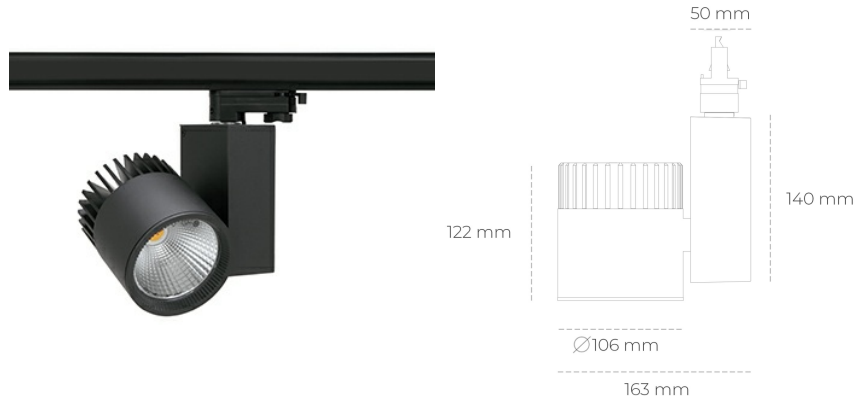

SPOTLIGHT SNIPER A 820 27W 15° BLACK MEAT PINK ON/OFF

Article number: N011-K0002-VE820-H5-S15-ZA02_700-S3-###

LED	COB
Light colour	2000 [K] MEAT PINK
CRI	80
Led chip flux	2349 [lm]
Luminous flux	1879 [lm]
System power	27 [W]
Luminaire Efficiency	70 [lm/W]
Beam angle	15°
Controller	ON/OFF
MacAdam	3 SDCM

Spotlight LED

Track mounted LED spotlight. Aluminium housing. Ceiling base installation possible. Available in white, black and grey. Any RAL palette colour available on enquiry. Reflector beams available: 15°, 20°, 30°, 45° and 60°. Maximum power is 37W

LUMINAIRE

Weight	1,31 [kg]
Protection rating IP , IK , class	IP 20, IK 3,
Luminaire colour	BLACK
Cover	Glass
Operating voltage	220-240V 50-60Hz

Note: All data are typical values. Tolerance of measurements +/-10% System features may change with product improvements due to technical advances.