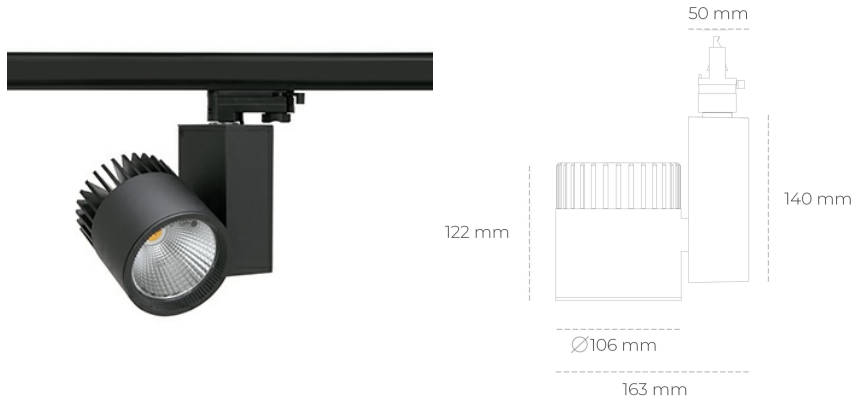

## SPOTLIGHT SNIPER A 927 23W 60° BLACK | ON/OFF

Article number: N011-K0002-RF927-H5-S60-ZA02\_600-S3-###

LED	COB
Light colour	2700 [K]
CRI	80
Led chip flux	2667 [lm]
Luminous flux	2133 [lm]
System power	23 [W]
Luminaire Efficiency	93 [lm/W]
Beam angle	60°
Controller	ON/OFF
MacAdam	3 SDCM

### Spotlight LED

Track mounted LED spotlight. Aluminium housing. Ceiling base installation possible. Available in white, black and grey. Any RAL palette colour available on enquiry. Reflector beams available: 15°, 20°, 30°, 45° and 60°. Maximum power is 37W

### LUMINAIRE

Weight	1,31 [kg]
Protection rating IP , IK , class	IP 20, IK 3,
Luminaire colour	BLACK
Cover	Glass
Operating voltage	220-240V 50-60Hz

Note: All data are typical values. Tolerance of measurements +/-10% System features may change with product improvements due to technical advances.