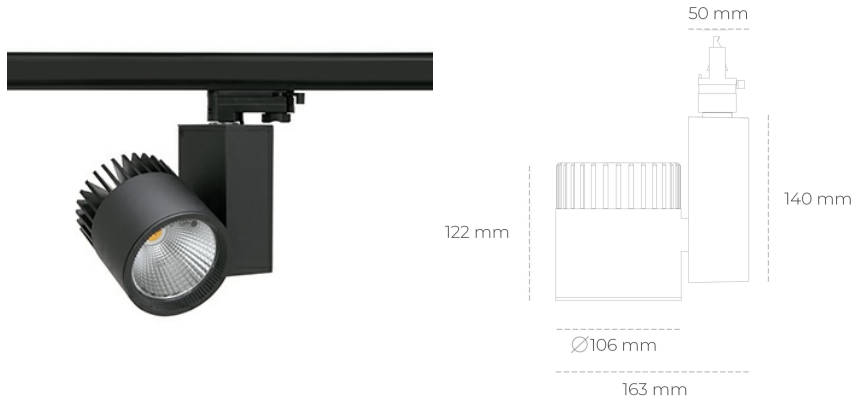

SPOTLIGHT SNIPER A 927 23W 20° BLACK | ON/OFF

Article number: N011-K0002-RF927-H5-S20-ZA02_600-S3-###

LED	COB
Light colour	2700 [K]
CRI	80
Led chip flux	2667 [lm]
Luminous flux	2133 [lm]
System power	23 [W]
Luminaire Efficiency	93 [lm/W]
Beam angle	20°
Controller	ON/OFF
MacAdam	3 SDCM

Spotlight LED

Track mounted LED spotlight. Aluminium housing. Ceiling base installation possible. Available in white, black and grey. Any RAL palette colour available on enquiry. Reflector beams available: 15°, 20°, 30°, 45° and 60°. Maximum power is 37W

LUMINAIRE

Weight	1,31 [kg]
Protection rating IP , IK , class	IP 20, IK 3,
Luminaire colour	BLACK
Cover	Glass
Operating voltage	220-240V 50-60Hz

Note: All data are typical values. Tolerance of measurements +/-10% System features may change with product improvements due to technical advances.