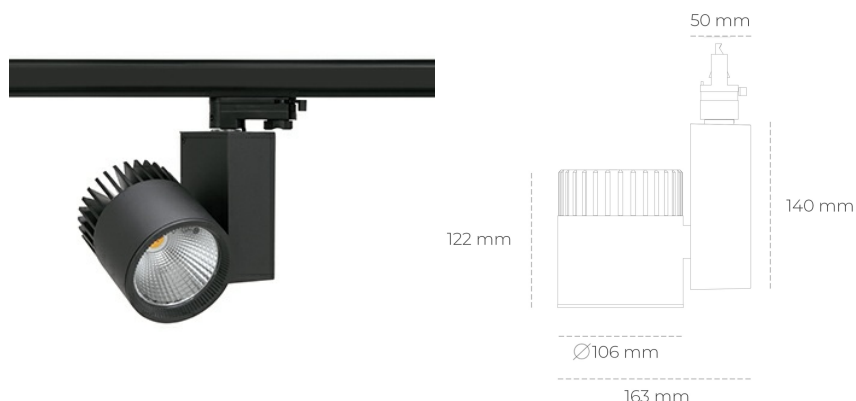

SPOTLIGHT SNIPER A 927 35W 15° BLACK | ON/OFF

Article number: N011-K0002-RF927-H5-S15-ZA03_900-S3-###

| | |
|----------------------|-----------|
| LED | COB |
| Light colour | 2700 [K] |
| CRI | 80 |
| Led chip flux | 4000 [lm] |
| Luminous flux | 3200 [lm] |
| System power | 35 [W] |
| Luminaire Efficiency | 91 [lm/W] |
| Beam angle | 15° |
| Controller | ON/OFF |
| MacAdam | 3 SDCM |

Spotlight LED

Track mounted LED spotlight. Aluminium housing. Ceiling base installation possible. Available in white, black and grey. Any RAL palette colour available on enquiry. Reflector beams available: 15°, 20°, 30°, 45° and 60°. Maximum power is 37W

LUMINAIRE

| | |
|-----------------------------------|------------------|
| Weight | 1,31 [kg] |
| Protection rating IP , IK , class | IP 20, IK 3, |
| Luminaire colour | BLACK |
| Cover | Glass |
| Operating voltage | 220-240V 50-60Hz |