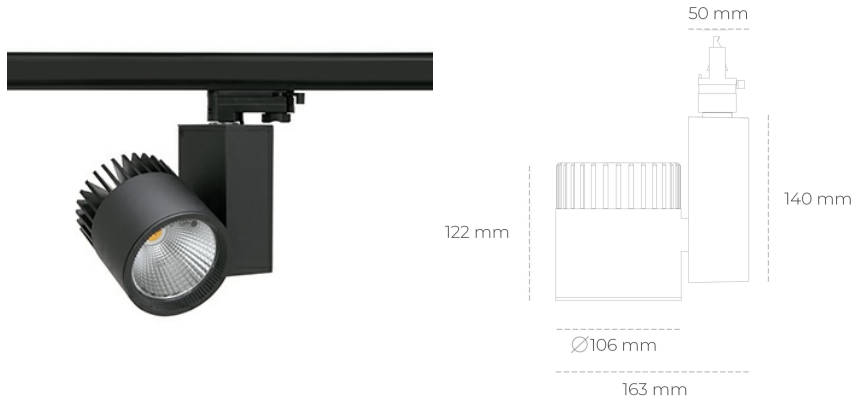

SPOTLIGHT SNIPER A 850 27W 30° BLACK | ON/OFF

Article number: N011-K0002-RF850-H5-S30-ZA02_700-S3-###

LED	COB
Light colour	5000 [K]
CRI	80
Led chip flux	4053 [lm]
Luminous flux	3242 [lm]
System power	27 [W]
Luminaire Efficiency	120 [lm/W]
Beam angle	30°
Controller	ON/OFF
MacAdam	3 SDCM

Spotlight LED

Track mounted LED spotlight. Aluminium housing. Ceiling base installation possible. Available in white, black and grey. Any RAL palette colour available on enquiry. Reflector beams available: 15°, 20°, 30°, 45° and 60°. Maximum power is 37W

LUMINAIRE

Weight	1,31 [kg]
Protection rating IP , IK , class	IP 20, IK 3,
Luminaire colour	BLACK
Cover	Glass
Operating voltage	220-240V 50-60Hz

Note: All data are typical values. Tolerance of measurements +/-10% System features may change with product improvements due to technical advances.