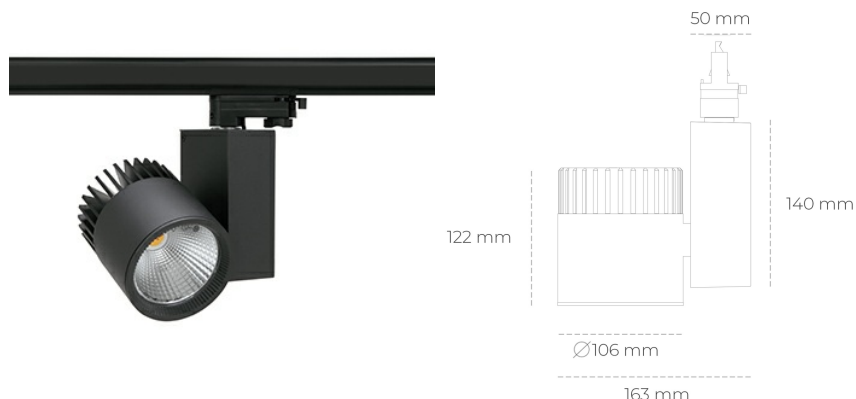

SPOTLIGHT SNIPER A 850 19W 30° BLACK | ON/OFF

LED	COB
Light colour	5000 [K] |
CRI	80
Led chip flux	2895 [lm]
Luminous flux	2316 [lm]
System power	19 [W]
Luminaire Efficiency	122 [lm/W]
Beam angle	30°
Controller	ON/OFF
MacAdam	3 SDCM

Spotlight LED

Track mounted LED spotlight. Aluminium housing. Ceiling base installation possible. Available in white, black and grey. Any RAL palette colour available on enquiry. Reflector beams available: 15°, 20°, 30°, 45° and 60°. Maximum power is 37W

LUMINAIRE

Weight	1,31 [kg]
Protection rating IP , IK , class	IP 20, IK 3,
Luminaire colour	BLACK
Cover	Glass
Operating voltage	220-240V 50-60Hz

Note: All data are typical values. Tolerance of measurements +/-10% System features may change with product improvements due to technical advances.

OPTIONS

RAL colours on inquiry, honeycomb louver on inquiry , Casambi on inquiry, DALI on inquiry, Phase-cut dimming on inquiry.

Generated: 28.06.2024

+48 32 388 80 00

www.cora.pl
cora@cora.pl

Street: Ignatza Hakuby 18
41-914 Bytom, Polska