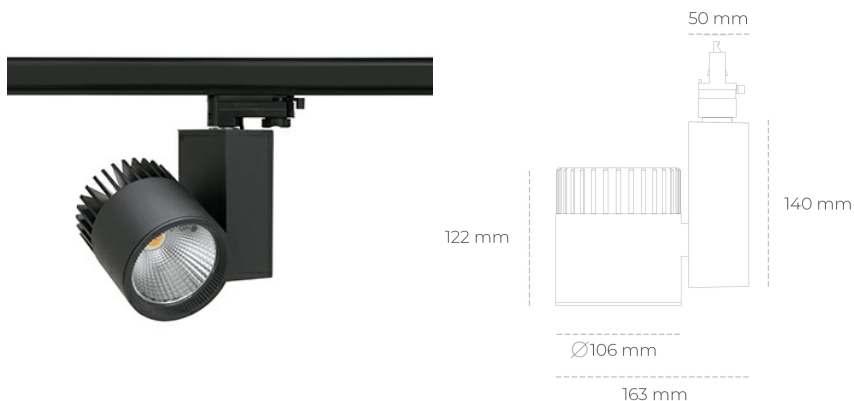

SPOTLIGHT SNIPER A 850 21W 20° BLACK | ON/OFF

LED	COB
Light colour	5000 [K] |
CRI	80
Led chip flux	3185 [lm]
Luminous flux	2548 [lm]
System power	21 [W]
Luminaire Efficiency	121 [lm/W]
Beam angle	20°
Controller	ON/OFF
MacAdam	3 SDCM

Spotlight LED

Track mounted LED spotlight. Aluminium housing. Ceiling base installation possible. Available in white, black and grey. Any RAL palette colour available on enquiry. Reflector beams available: 15°, 20°, 30°, 45° and 60°. Maximum power is 37W

LUMINAIRE

Weight	1,31 [kg]
Protection rating IP , IK , class	IP 20, IK 3,
Luminaire colour	BLACK
Cover	Glass
Operating voltage	220-240V 50-60Hz

Note: All data are typical values. Tolerance of measurements +/-10% System features may change with product improvements due to technical advances.

OPTIONS

RAL colours on inquiry, honeycomb louver on inquiry , Casambi on inquiry, DALI on inquiry, Phase-cut dimming on inquiry.

Generated: 28.06.2024

+48 32 388 80 00

www.corra.pl
corra@corra.pl

Street: Ignatza Hakuby 18
41-914 Bytom, Polska