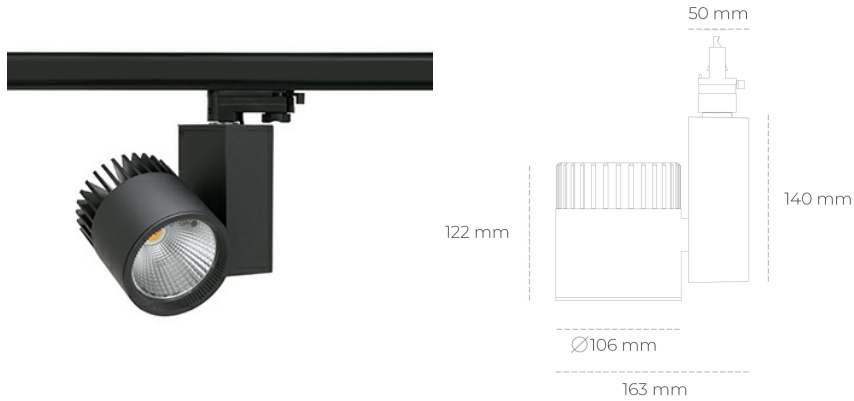

SPOTLIGHT SNIPER A 840 19W 30° BLACK | ON/OFF

Article number: N011-K0002-RF840-H5-S30-ZA01_500-S3-###

LED	COB
Light colour	4000 [K]
CRI	80
Led chip flux	2839 [lm]
Luminous flux	2271 [lm]
System power	19 [W]
Luminaire Efficiency	120 [lm/W]
Beam angle	30°
Controller	ON/OFF
MacAdam	3 SDCM

Spotlight LED

Track mounted LED spotlight. Aluminium housing. Ceiling base installation possible. Available in white, black and grey. Any RAL palette colour available on enquiry. Reflector beams available: 15°, 20°, 30°, 45° and 60°. Maximum power is 37W

LUMINAIRE

Weight	1,31 [kg]
Protection rating IP , IK , class	IP 20, IK 3,
Luminaire colour	BLACK
Cover	Glass
Operating voltage	220-240V 50-60Hz

Note: All data are typical values. Tolerance of measurements +/-10% System features may change with product improvements due to technical advances.