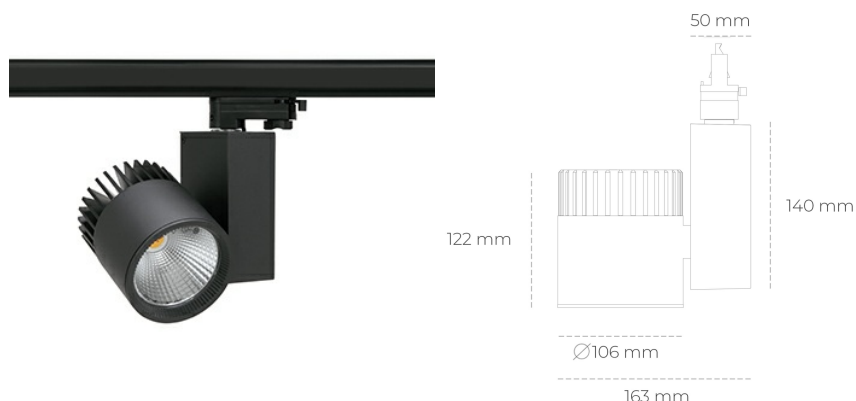

## SPOTLIGHT SNIPER A 840 27W 20° BLACK | ON/OFF

Article number: N011-K0002-RF840-H5-S20-ZA02\_700-S3-###

LED	COB
Light colour	4000 [K]
CRI	80
Led chip flux	3974 [lm]
Luminous flux	3179 [lm]
System power	27 [W]
Luminaire Efficiency	118 [lm/W]
Beam angle	20°
Controller	ON/OFF
MacAdam	3 SDCM

### Spotlight LED

Track mounted LED spotlight. Aluminium housing. Ceiling base installation possible. Available in white, black and grey. Any RAL palette colour available on enquiry. Reflector beams available: 15°, 20°, 30°, 45° and 60°. Maximum power is 37W

### LUMINAIRE

Weight	1,31 [kg]
Protection rating IP , IK , class	IP 20, IK 3,
Luminaire colour	BLACK
Cover	Glass
Operating voltage	220-240V 50-60Hz

Note: All data are typical values. Tolerance of measurements +/-10% System features may change with product improvements due to technical advances.