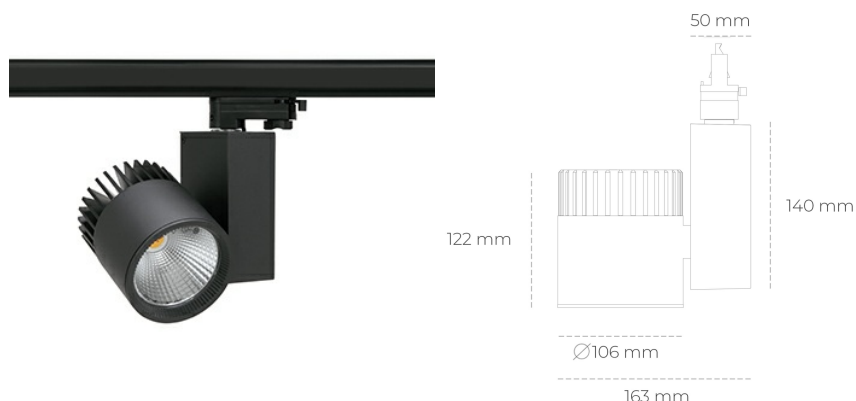

SPOTLIGHT SNIPER A 835 37W 30° BLACK | ON/OFF

Article number: N011-K0002-RF835-H5-S30-ZA03_950-S3-###

LED	COB
Light colour	3500 [K]
CRI	80
Led chip flux	5288 [lm]
Luminous flux	4230 [lm]
System power	37 [W]
Luminaire Efficiency	114 [lm/W]
Beam angle	30°
Controller	ON/OFF
MacAdam	3 SDCM

Spotlight LED

Track mounted LED spotlight. Aluminium housing. Ceiling base installation possible. Available in white, black and grey. Any RAL palette colour available on enquiry. Reflector beams available: 15°, 20°, 30°, 45° and 60°. Maximum power is 37W

LUMINAIRE

Weight	1,31 [kg]
Protection rating IP , IK , class	IP 20, IK 3,
Luminaire colour	BLACK
Cover	Glass
Operating voltage	220-240V 50-60Hz

Note: All data are typical values. Tolerance of measurements +/-10% System features may change with product improvements due to technical advances.