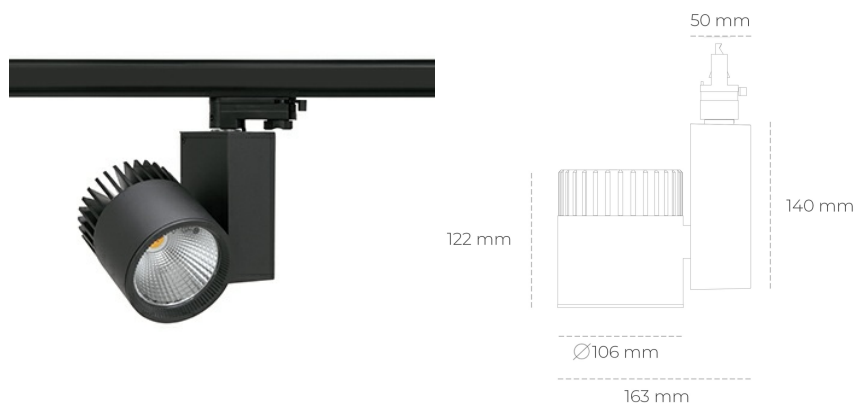

SPOTLIGHT SNIPER A 835 10W 30° BLACK | ON/OFF

Article number: N011-K0002-RF835-H5-S30-ZA01_250-S3-###

LED	COB
Light colour	3500 [K]
CRI	80
Led chip flux	1391 [lm]
Luminous flux	1112 [lm]
System power	10 [W]
Luminaire Efficiency	111 [lm/W]
Beam angle	30°
Controller	ON/OFF
MacAdam	3 SDCM

Spotlight LED

Track mounted LED spotlight. Aluminium housing. Ceiling base installation possible. Available in white, black and grey. Any RAL palette colour available on enquiry. Reflector beams available: 15°, 20°, 30°, 45° and 60°. Maximum power is 37W

LUMINAIRE

Weight	1,31 [kg]
Protection rating IP , IK , class	IP 20, IK 3,
Luminaire colour	BLACK
Cover	Glass
Operating voltage	220-240V 50-60Hz

Note: All data are typical values. Tolerance of measurements +/-10% System features may change with product improvements due to technical advances.