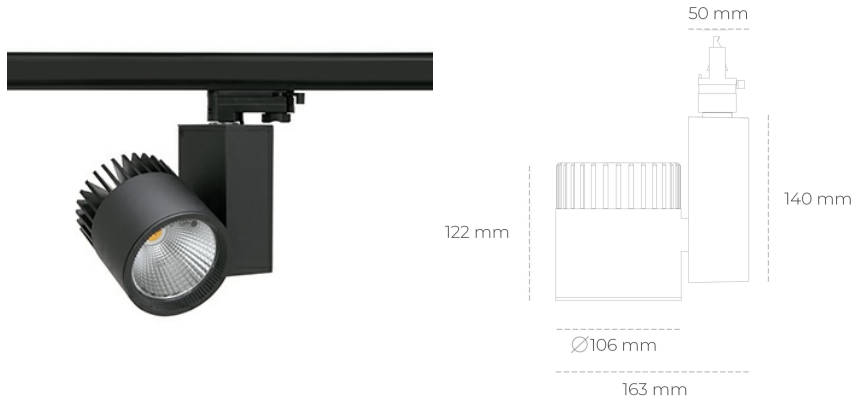

SPOTLIGHT SNIPER A 835 19W 15° BLACK | ON/OFF

Article number: N011-K0002-RF835-H5-S15-ZA01_500-S3-###

LED	COB
Light colour	3500 [K]
CRI	80
Led chip flux	2783 [lm]
Luminous flux	2226 [lm]
System power	19 [W]
Luminaire Efficiency	117 [lm/W]
Beam angle	15°
Controller	ON/OFF
MacAdam	3 SDCM

Spotlight LED

Track mounted LED spotlight. Aluminium housing. Ceiling base installation possible. Available in white, black and grey. Any RAL palette colour available on enquiry. Reflector beams available: 15°, 20°, 30°, 45° and 60°. Maximum power is 37W

LUMINAIRE

Weight	1,31 [kg]
Protection rating IP , IK , class	IP 20, IK 3,
Luminaire colour	BLACK
Cover	Glass
Operating voltage	220-240V 50-60Hz

Note: All data are typical values. Tolerance of measurements +/-10% System features may change with product improvements due to technical advances.