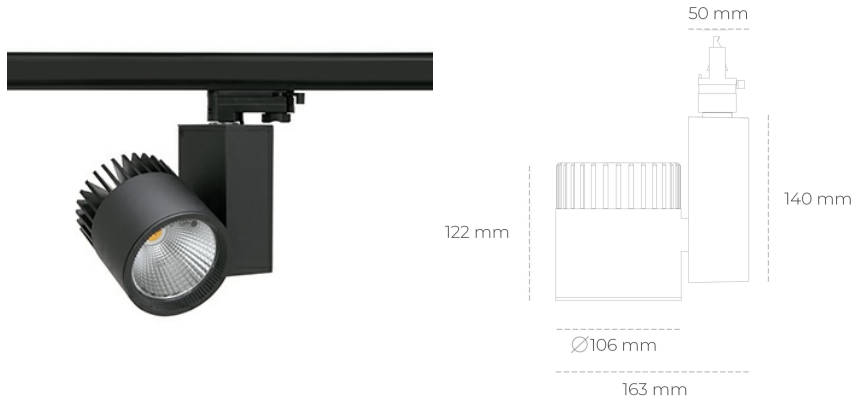

SPOTLIGHT SNIPER A 830 35W 45° BLACK | ON/OFF

Article number: N011-K0002-RF830-H5-S45-ZA03_900-S3-###

LED	COB
Light colour	3000 [K]
CRI	80
Led chip flux	4900 [lm]
Luminous flux	3920 [lm]
System power	35 [W]
Luminaire Efficiency	112 [lm/W]
Beam angle	45°
Controller	ON/OFF
MacAdam	3 SDCM

Spotlight LED

Track mounted LED spotlight. Aluminium housing. Ceiling base installation possible. Available in white, black and grey. Any RAL palette colour available on enquiry. Reflector beams available: 15°, 20°, 30°, 45° and 60°. Maximum power is 37W

LUMINAIRE

Weight	1,31 [kg]
Protection rating IP , IK , class	IP 20, IK 3,
Luminaire colour	BLACK
Cover	Glass
Operating voltage	220-240V 50-60Hz

Note: All data are typical values. Tolerance of measurements +/-10% System features may change with product improvements due to technical advances.