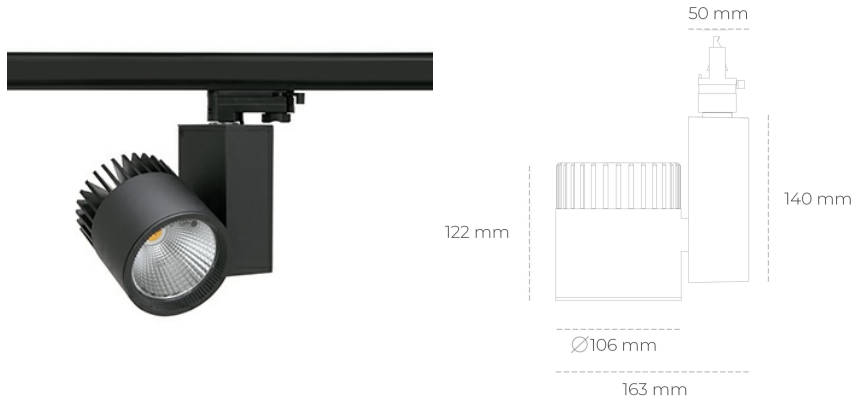

SPOTLIGHT SNIPER A 830 31W 20° BLACK | ON/OFF

Article number: N011-K0002-RF830-H5-S20-ZA03_800-S3-###

LED	COB
Light colour	3000 [K]
CRI	80
Led chip flux	4355 [lm]
Luminous flux	3484 [lm]
System power	31 [W]
Luminaire Efficiency	112 [lm/W]
Beam angle	20°
Controller	ON/OFF
MacAdam	3 SDCM

Spotlight LED

Track mounted LED spotlight. Aluminium housing. Ceiling base installation possible. Available in white, black and grey. Any RAL palette colour available on enquiry. Reflector beams available: 15°, 20°, 30°, 45° and 60°. Maximum power is 37W

LUMINAIRE

Weight	1,31 [kg]
Protection rating IP , IK , class	IP 20, IK 3,
Luminaire colour	BLACK
Cover	Glass
Operating voltage	220-240V 50-60Hz

Note: All data are typical values. Tolerance of measurements +/-10% System features may change with product improvements due to technical advances.