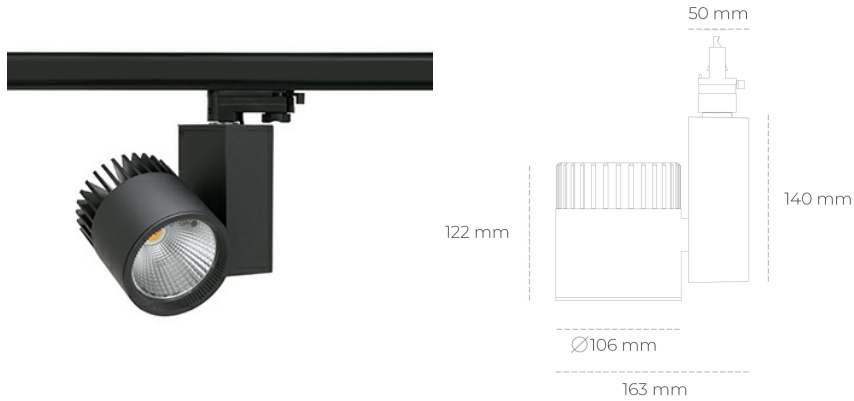

SPOTLIGHT SNIPER A 830 10W 20° BLACK | ON/OFF

Article number: N011-K0002-RF830-H5-S20-ZA01_250-S3-###

LED	COB
Light colour	3000 [K]
CRI	80
Led chip flux	1361 [lm]
Luminous flux	1088 [lm]
System power	10 [W]
Luminaire Efficiency	109 [lm/W]
Beam angle	20°
Controller	ON/OFF
MacAdam	3 SDCM

Spotlight LED

Track mounted LED spotlight. Aluminium housing. Ceiling base installation possible. Available in white, black and grey. Any RAL palette colour available on enquiry. Reflector beams available: 15°, 20°, 30°, 45° and 60°. Maximum power is 37W

LUMINAIRE

Weight	1,31 [kg]
Protection rating IP , IK , class	IP 20, IK 3,
Luminaire colour	BLACK
Cover	Glass
Operating voltage	220-240V 50-60Hz

Note: All data are typical values. Tolerance of measurements +/-10% System features may change with product improvements due to technical advances.