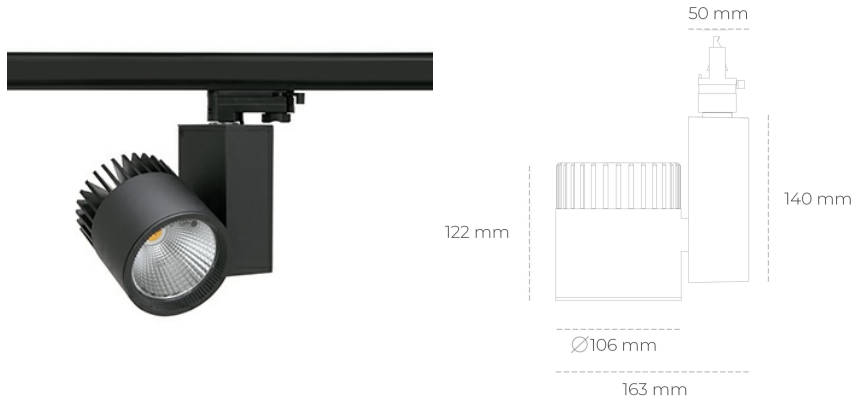

SPOTLIGHT SNIPER A 940 31W 45° BLACK PREMIUM WHITE ON/OFF

Article number: N011-K0002-PW940-HA-S45-ZA03_800-S3-###

LED	COB
Light colour	4000 [K] PREMIUM WHITE
CRI	90
Led chip flux	4097 [lm]
Luminous flux	3277 [lm]
System power	31 [W]
Luminaire Efficiency	106 [lm/W]
Beam angle	45°
Controller	ON/OFF
MacAdam	3 SDCM

Spotlight LED

Track mounted LED spotlight. Aluminium housing. Ceiling base installation possible. Available in white, black and grey. Any RAL palette colour available on enquiry. Reflector beams available: 15°, 20°, 30°, 45° and 60°. Maximum power is 37W

LUMINAIRE

Weight	1,31 [kg]
Protection rating IP , IK , class	IP 20, IK 3,
Luminaire colour	BLACK
Cover	Glass
Operating voltage	220-240V 50-60Hz

Note: All data are typical values. Tolerance of measurements +/-10% System features may change with product improvements due to technical advances.