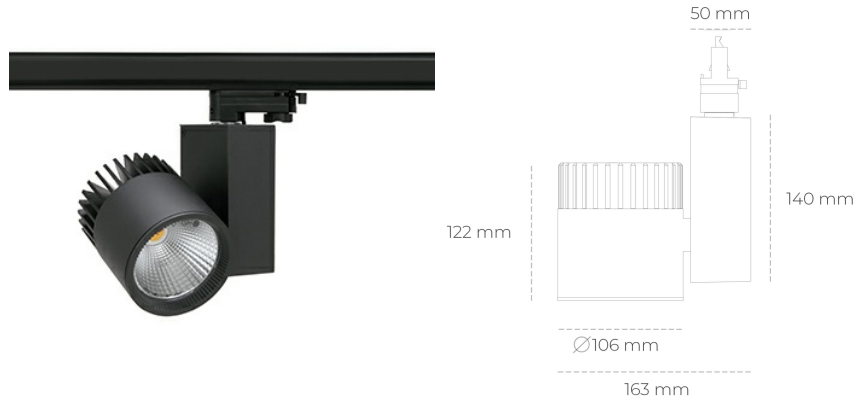

SPOTLIGHT SNIPER A 940 27W 15° BLACK PREMIUM WHITE ON/OFF

Article number: N011-K0002-PW940-HA-S15-ZA02_700-S3-###

LED	COB
Light colour	4000 [K] PREMIUM WHITE
CRI	90
Led chip flux	3634 [lm]
Luminous flux	2907 [lm]
System power	27 [W]
Luminaire Efficiency	108 [lm/W]
Beam angle	15°
Controller	ON/OFF
MacAdam	3 SDCM

Spotlight LED

Track mounted LED spotlight. Aluminium housing. Ceiling base installation possible. Available in white, black and grey. Any RAL palette colour available on enquiry. Reflector beams available: 15°, 20°, 30°, 45° and 60°. Maximum power is 37W

LUMINAIRE

Weight	1,31 [kg]
Protection rating IP , IK , class	IP 20, IK 3,
Luminaire colour	BLACK
Cover	Glass
Operating voltage	220-240V 50-60Hz

Note: All data are typical values. Tolerance of measurements +/-10% System features may change with product improvements due to technical advances.