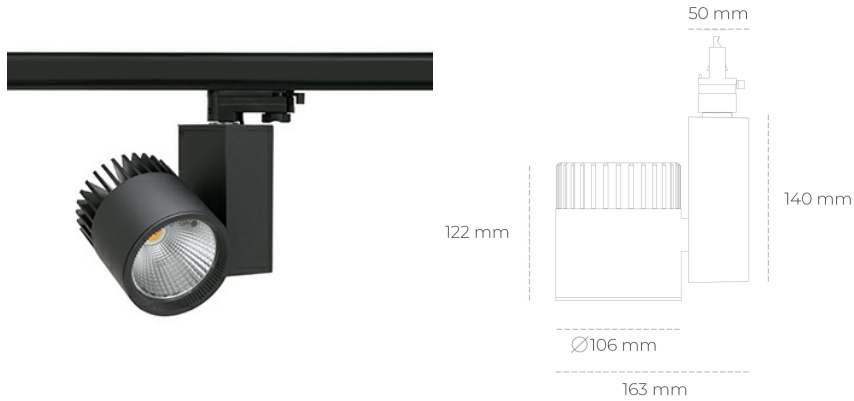

SPOTLIGHT SNIPER A 930 27W 30° BLACK PREMIUM COLOR ON/OFF

Article number: N011-K0002-PC930-HA-S30-ZA02_700-S3-###

LED	COB
Light colour	3000 [K] PREMIUM COLOR
CRI	90
Led chip flux	2960 [lm]
Luminous flux	2368 [lm]
System power	27 [W]
Luminaire Efficiency	88 [lm/W]
Beam angle	30°
Controller	ON/OFF
MacAdam	3 SDCM

Spotlight LED

Track mounted LED spotlight. Aluminium housing. Ceiling base installation possible. Available in white, black and grey. Any RAL palette colour available on enquiry. Reflector beams available: 15°, 20°, 30°, 45° and 60°. Maximum power is 37W

LUMINAIRE

Weight	1,31 [kg]
Protection rating IP , IK , class	IP 20, IK 3,
Luminaire colour	BLACK
Cover	Glass
Operating voltage	220-240V 50-60Hz

Note: All data are typical values. Tolerance of measurements +/-10% System features may change with product improvements due to technical advances.