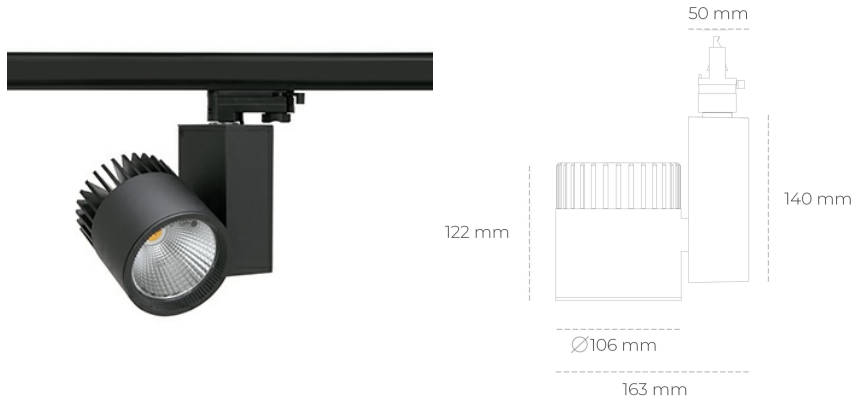

SPOTLIGHT SNIPER A 930 19W 30° BLACK CRI97 ON/OFF

LED	COB
Light colour	3000 [K] CRI97
CRI	90
Led chip flux	2199 [lm]
Luminous flux	1759 [lm]
System power	19 [W]
Luminaire Efficiency	93 [lm/W]
Beam angle	30°
Controller	ON/OFF
MacAdam	3 SDCM

Spotlight LED

Track mounted LED spotlight. Aluminium housing. Ceiling base installation possible. Available in white, black and grey. Any RAL palette colour available on enquiry. Reflector beams available: 15°, 20°, 30°, 45° and 60°. Maximum power is 37W

LUMINAIRE

Weight	1,31 [kg]
Protection rating IP , IK , class	IP 20, IK 3,
Luminaire colour	BLACK
Cover	Glass
Operating voltage	220-240V 50-60Hz

Note: All data are typical values. Tolerance of measurements +/-10% System features may change with product improvements due to technical advances.

OPTIONS

RAL colours on inquiry, honeycomb louver on inquiry , Casambi on inquiry, DALI on inquiry, Phase-cut dimming on inquiry.

Generated: 28.06.2024

+48 32 388 80 00

www.cora.pl
cora@cora.pl

Street: Ignatza Hakuby 18
41-914 Bytom, Polska