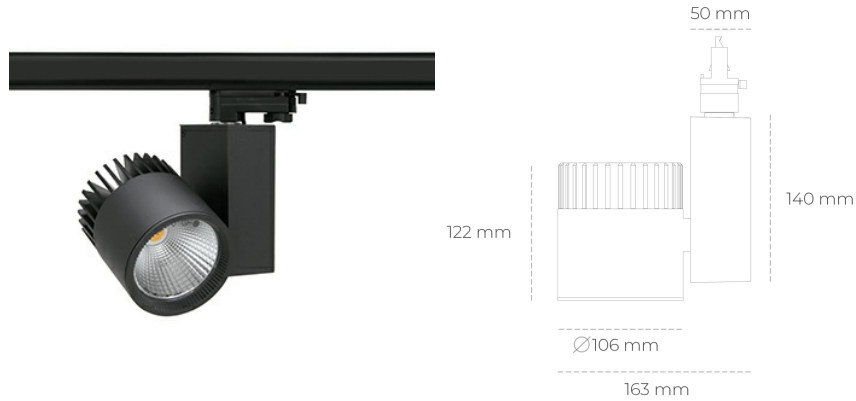

SPOTLIGHT SNIPER A 935 23W 45° BLACK PREMIUM WHITE ON/OFF

Article number: N011-K0002-HE935-HA-S45-ZA02_600-S3-###

LED	COB
Light colour	3500 [K] PREMIUM WHITE
CRI	90
Led chip flux	3513 [lm]
Luminous flux	2810 [lm]
System power	23 [W]
Luminaire Efficiency	122 [lm/W]
Beam angle	45°
Controller	ON/OFF
MacAdam	3 SDCM

Spotlight LED

Track mounted LED spotlight. Aluminium housing. Ceiling base installation possible. Available in white, black and grey. Any RAL palette colour available on enquiry. Reflector beams available: 15°, 20°, 30°, 45° and 60°. Maximum power is 37W

LUMINAIRE

Weight	1,31 [kg]
Protection rating IP , IK , class	IP 20, IK 3,
Luminaire colour	BLACK
Cover	Glass
Operating voltage	220-240V 50-60Hz

Note: All data are typical values. Tolerance of measurements +/-10% System features may change with product improvements due to technical advances.