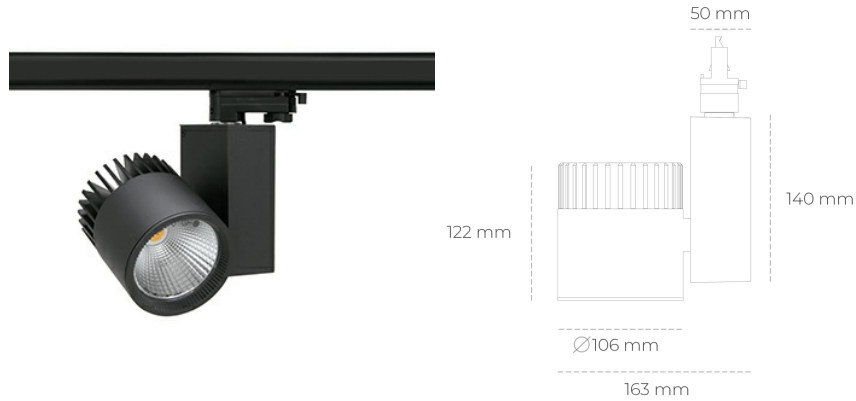

SPOTLIGHT SNIPER A 935 27W 20° BLACK PREMIUM WHITE ON/OFF

Article number: N011-K0002-HE935-HA-S20-ZA02_700-S3-###

LED	COB
Light colour	3500 [K] PREMIUM WHITE
CRI	90
Led chip flux	4038 [lm]
Luminous flux	3230 [lm]
System power	27 [W]
Luminaire Efficiency	120 [lm/W]
Beam angle	20°
Controller	ON/OFF
MacAdam	3 SDCM

Spotlight LED

Track mounted LED spotlight. Aluminium housing. Ceiling base installation possible. Available in white, black and grey. Any RAL palette colour available on enquiry. Reflector beams available: 15°, 20°, 30°, 45° and 60°. Maximum power is 37W

LUMINAIRE

Weight	1,31 [kg]
Protection rating IP , IK , class	IP 20, IK 3,
Luminaire colour	BLACK
Cover	Glass
Operating voltage	220-240V 50-60Hz

Note: All data are typical values. Tolerance of measurements +/-10% System features may change with product improvements due to technical advances.