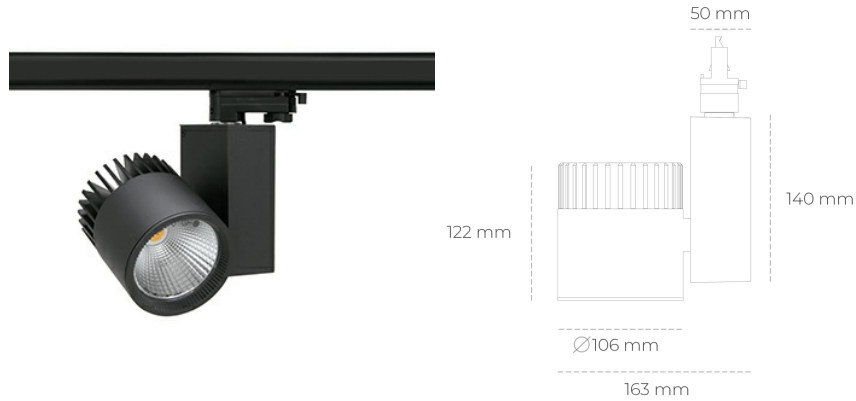

SPOTLIGHT SNIPER A 935 31W 15° BLACK PREMIUM WHITE ON/OFF

Article number: N011-K0002-HE935-HA-S15-ZA03_800-S3-###

LED	COB
Light colour	3500 [K] PREMIUM WHITE
CRI	90
Led chip flux	4038 [lm]
Luminous flux	3230 [lm]
System power	31 [W]
Luminaire Efficiency	104 [lm/W]
Beam angle	15°
Controller	ON/OFF
MacAdam	3 SDCM

Spotlight LED

Track mounted LED spotlight. Aluminium housing. Ceiling base installation possible. Available in white, black and grey. Any RAL palette colour available on enquiry. Reflector beams available: 15°, 20°, 30°, 45° and 60°. Maximum power is 37W

LUMINAIRE

Weight	1,31 [kg]
Protection rating IP , IK , class	IP 20, IK 3,
Luminaire colour	BLACK
Cover	Glass
Operating voltage	220-240V 50-60Hz

Note: All data are typical values. Tolerance of measurements +/-10% System features may change with product improvements due to technical advances.