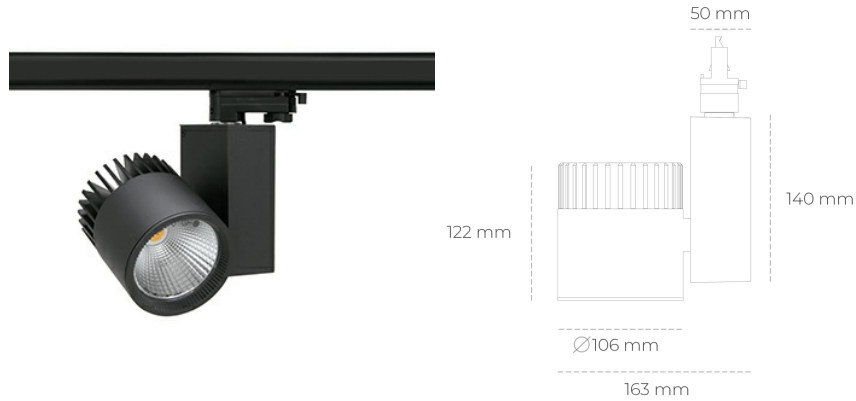

SPOTLIGHT SNIPER A 935 23W 15° BLACK PREMIUM WHITE ON/OFF

Article number: N011-K0002-HE935-HA-S15-ZA02_600-S3-###

LED	COB
Light colour	3500 [K] PREMIUM WHITE
CRI	90
Led chip flux	3513 [lm]
Luminous flux	2810 [lm]
System power	23 [W]
Luminaire Efficiency	122 [lm/W]
Beam angle	15°
Controller	ON/OFF
MacAdam	3 SDCM

Spotlight LED

Track mounted LED spotlight. Aluminium housing. Ceiling base installation possible. Available in white, black and grey. Any RAL palette colour available on enquiry. Reflector beams available: 15°, 20°, 30°, 45° and 60°. Maximum power is 37W

LUMINAIRE

Weight	1,31 [kg]
Protection rating IP , IK , class	IP 20, IK 3,
Luminaire colour	BLACK
Cover	Glass
Operating voltage	220-240V 50-60Hz

Note: All data are typical values. Tolerance of measurements +/-10% System features may change with product improvements due to technical advances.