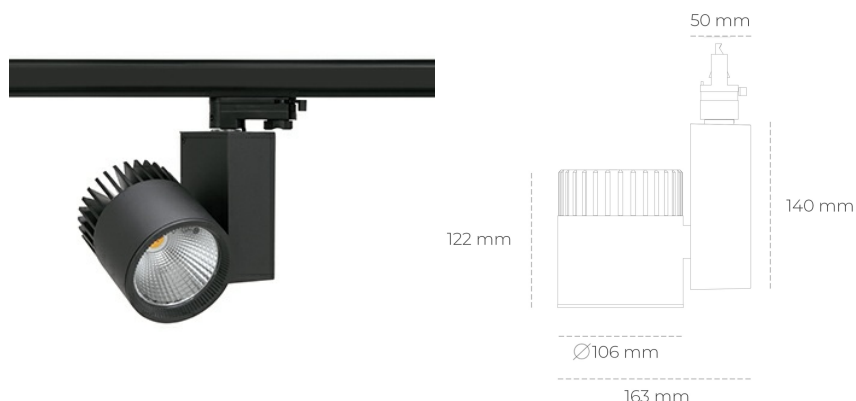

## SPOTLIGHT SNIPER A 930 31W 45° BLACK PREMIUM WHITE ON/OFF

Article number: N011-K0002-HE930-HA-S45-ZA03\_800-S3-###

LED	COB
Light colour	3000 [K] PREMIUM WHITE
CRI	90
Led chip flux	3911 [lm]
Luminous flux	3128 [lm]
System power	31 [W]
Luminaire Efficiency	101 [lm/W]
Beam angle	45°
Controller	ON/OFF
MacAdam	3 SDCM

### Spotlight LED

Track mounted LED spotlight. Aluminium housing. Ceiling base installation possible. Available in white, black and grey. Any RAL palette colour available on enquiry. Reflector beams available: 15°, 20°, 30°, 45° and 60°. Maximum power is 37W

### LUMINAIRE

Weight	1,31 [kg]
Protection rating IP , IK , class	IP 20, IK 3,
Luminaire colour	BLACK
Cover	Glass
Operating voltage	220-240V 50-60Hz

Note: All data are typical values. Tolerance of measurements +/-10% System features may change with product improvements due to technical advances.