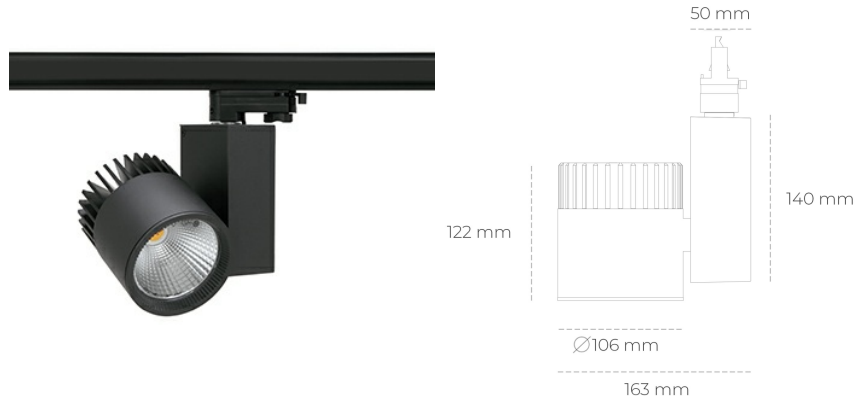

SPOTLIGHT SNIPER A 930 11W 30° BLACK PREMIUM WHITE ON/OFF

Article number: N011-K0002-HE930-HA-S30-ZA01_250-S3-###

LED	COB
Light colour	3000 [K] PREMIUM WHITE
CRI	90
Led chip flux	1497 [lm]
Luminous flux	1197 [lm]
System power	11 [W]
Luminaire Efficiency	109 [lm/W]
Beam angle	30°
Controller	ON/OFF
MacAdam	3 SDCM

Spotlight LED

Track mounted LED spotlight. Aluminium housing. Ceiling base installation possible. Available in white, black and grey. Any RAL palette colour available on enquiry. Reflector beams available: 15°, 20°, 30°, 45° and 60°. Maximum power is 37W

LUMINAIRE

Weight	1,31 [kg]
Protection rating IP , IK , class	IP 20, IK 3,
Luminaire colour	BLACK
Cover	Glass
Operating voltage	220-240V 50-60Hz

Note: All data are typical values. Tolerance of measurements +/-10% System features may change with product improvements due to technical advances.