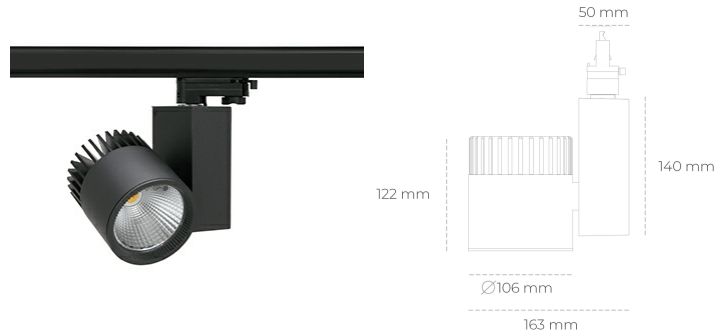

# SPOTLIGHT SNIPER A 930 21W 20° BLACK PREMIUM WHITE ON/OFF

Article number: N011-K0002-HE930-HA-S20-ZA02\_550-S3-###

LED	COB
Light colour	3000 [K] PREMIUM WHITE
CRI	
Led chip flux	90
Luminous flux	3143 [lm]
System power	2514 [lm]
Luminaire Efficiency	21 [W]
Beam angle	120 [lm/W]
Controller	20°
MacAdam	ON/OFF 3 SDCM

## Spotlight LED

Track mounted LED spotlight. Aluminium housing. Ceiling base installation possible. Available in white, black and grey. Any RAL palette colour available on enquiry. Reflector beams available: 15°, 20°, 30°, 45° and 60°. Maximum power is 37W

## LUMINAIRE

Weight	1.31 [kg]
Protection rating IP , IK , class	IP 20, IK 3,
Luminaire colour	BLACK
Cover	Glass
Operating voltage	220-240V 50-60Hz

Note: All data are typical values. Tolerance of measurements +/-10%. System features may change with product improvements due to technical advances.