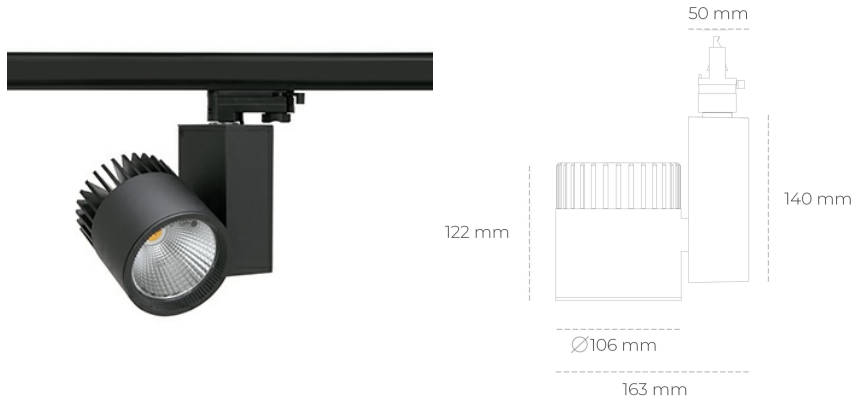

SPOTLIGHT SNIPER A 942 25W 60° BLACK MEAT WHITE ON/OFF

Article number: N011-K0002-CC942-H5-S60-ZA02_650-S3-###

LED	COB
Light colour	4200 [K] MEAT WHITE
CRI	90
Led chip flux	2519 [lm]
Luminous flux	2015 [lm]
System power	25 [W]
Luminaire Efficiency	81 [lm/W]
Beam angle	60°
Controller	ON/OFF
MacAdam	3 SDCM

Spotlight LED

Track mounted LED spotlight. Aluminium housing. Ceiling base installation possible. Available in white, black and grey. Any RAL palette colour available on enquiry. Reflector beams available: 15°, 20°, 30°, 45° and 60°. Maximum power is 37W

LUMINAIRE

Weight	1,31 [kg]
Protection rating IP , IK , class	IP 20, IK 3,
Luminaire colour	BLACK
Cover	Glass
Operating voltage	220-240V 50-60Hz

Note: All data are typical values. Tolerance of measurements +/-10% System features may change with product improvements due to technical advances.