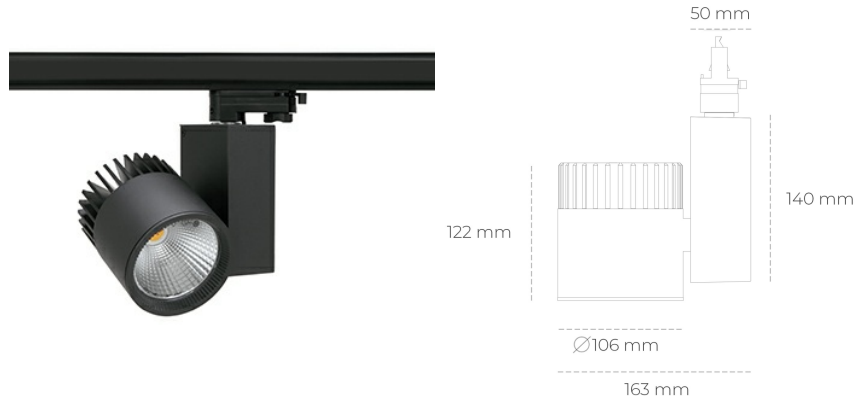

SPOTLIGHT SNIPER A 942 31W 30° BLACK MEAT WHITE ON/OFF

Article number: N011-K0002-CC942-H5-S30-ZA03_800-S3-###

LED	COB
Light colour	4200 [K] MEAT WHITE
CRI	90
Led chip flux	3040 [lm]
Luminous flux	2432 [lm]
System power	31 [W]
Luminaire Efficiency	78 [lm/W]
Beam angle	30°
Controller	ON/OFF
MacAdam	3 SDCM

Spotlight LED

Track mounted LED spotlight. Aluminium housing. Ceiling base installation possible. Available in white, black and grey. Any RAL palette colour available on enquiry. Reflector beams available: 15°, 20°, 30°, 45° and 60°. Maximum power is 37W

LUMINAIRE

Weight	1,31 [kg]
Protection rating IP , IK , class	IP 20, IK 3,
Luminaire colour	BLACK
Cover	Glass
Operating voltage	220-240V 50-60Hz

Note: All data are typical values. Tolerance of measurements +/-10% System features may change with product improvements due to technical advances.