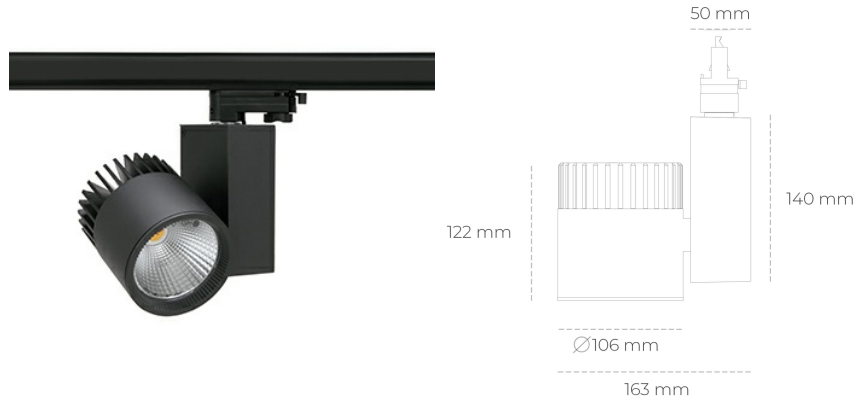

SPOTLIGHT SNIPER A 940 25W 20° BLACK HI EFFICIENT ON/OFF

Article number: N011-K0002-BB940-H5-S20-ZA02_650-S3-###

LED	COB
Light colour	4000 [K] HI EFFICIENT
CRI	90
Led chip flux	4090 [lm]
Luminous flux	3272 [lm]
System power	25 [W]
Luminaire Efficiency	131 [lm/W]
Beam angle	20°
Controller	ON/OFF
MacAdam	3 SDCM

Spotlight LED

Track mounted LED spotlight. Aluminium housing. Ceiling base installation possible. Available in white, black and grey. Any RAL palette colour available on enquiry. Reflector beams available: 15°, 20°, 30°, 45° and 60°. Maximum power is 37W

LUMINAIRE

Weight	1,31 [kg]
Protection rating IP , IK , class	IP 20, IK 3,
Luminaire colour	BLACK
Cover	Glass
Operating voltage	220-240V 50-60Hz

Note: All data are typical values. Tolerance of measurements +/-10% System features may change with product improvements due to technical advances.