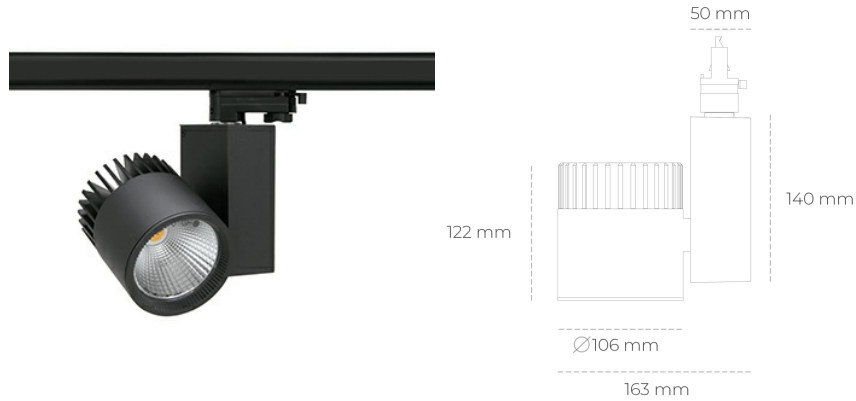

# SPOTLIGHT SNIPER A 930 34W 30° BLACK HI EFFICIENT ON/OFF

Article number: N011-K0002-BB930-H5-S30-ZA03\_900-S3-###

LED	COB
Light colour	3000 [K] HI EFFICIENT
CRI	90
Led chip flux	5523 [lm]
Luminous flux	4418 [lm]
System power	34 [W]
Luminaire Efficiency	130 [lm/W]
Beam angle	30°
Controller	ON/OFF
MacAdam	3 SDCM

### Spotlight LED

Track mounted LED spotlight. Aluminium housing. Ceiling base installation possible. Available in white, black and grey. Any RAL palette colour available on enquiry. Reflector beams available: 15°, 20°, 30°, 45° and 60°. Maximum power is 37W

### LUMINAIRE

Weight	1,31 [kg]
Protection rating IP , IK , class	IP 20, IK 3,
Luminaire colour	BLACK
Cover	Glass
Operating voltage	220-240V 50-60Hz

Note: All data are typical values. Tolerance of measurements +/-10% System features may change with product improvements due to technical advances.