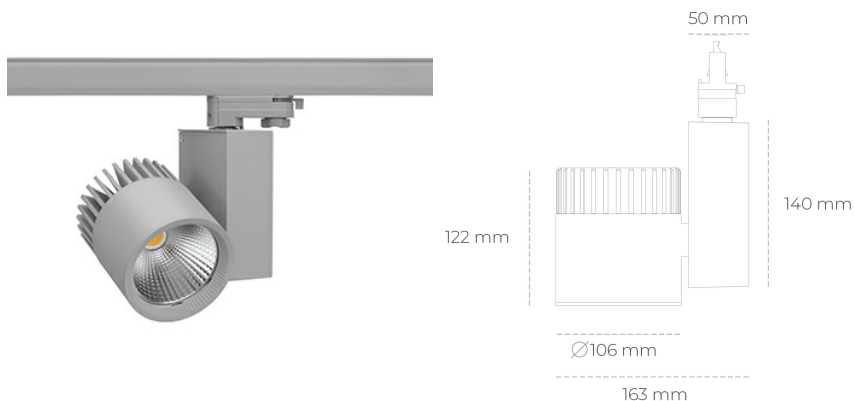

SPOTLIGHT SNIPER A 940 10W 60° GREY | ON/OFF

LED	COB
Light colour	4000 [K] |
CRI	90
Led chip flux	1208 [lm]
Luminous flux	966 [lm]
System power	10 [W]
Luminaire Efficiency	97 [lm/W]
Beam angle	60°
Controller	ON/OFF
MacAdam	3 SDCM

Spotlight LED

Track mounted LED spotlight. Aluminium housing. Ceiling base installation possible. Available in white, black and grey. Any RAL palette colour available on enquiry. Reflector beams available: 15°, 20°, 30°, 45° and 60°. Maximum power is 37W

LUMINAIRE

Weight	1,31 [kg]
Protection rating IP , IK , class	IP 20, IK 3,
Luminaire colour	GREY
Cover	Glass
Operating voltage	220-240V 50-60Hz

Note: All data are typical values. Tolerance of measurements +/-10% System features may change with product improvements due to technical advances.

OPTIONS

RAL colours on inquiry, honeycomb louver on inquiry , Casambi on inquiry, DALI on inquiry, Phase-cut dimming on inquiry.

Generated: 26.06.2024

+48 32 388 80 00

www.cora.pl
cora@cora.pl

Street: Ignatza Hakuby 18
41-914 Bytom, Polska