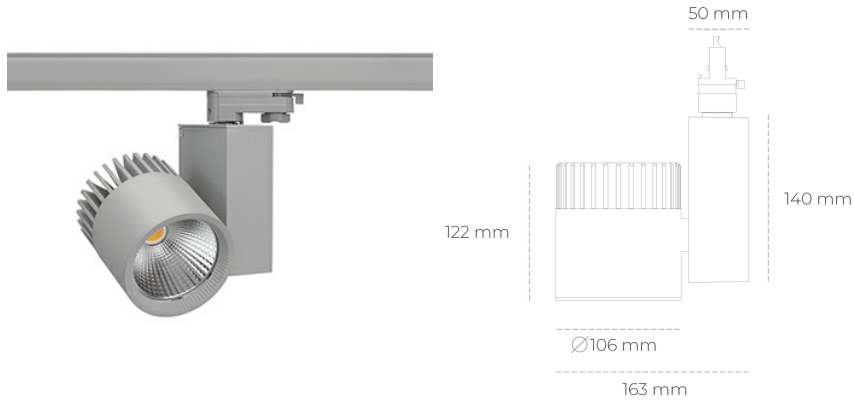

SPOTLIGHT SNIPER A 940 14W 45° GREY | ON/OFF

Article number: N011-K0001-RF940-H5-S45-ZA01_350-S3-###

LED	COB
Light colour	4000 [K]
CRI	90
Led chip flux	1691 [lm]
Luminous flux	1352 [lm]
System power	14 [W]
Luminaire Efficiency	97 [lm/W]
Beam angle	45°
Controller	ON/OFF
MacAdam	3 SDCM

Spotlight LED

Track mounted LED spotlight. Aluminium housing. Ceiling base installation possible. Available in white, black and grey. Any RAL palette colour available on enquiry. Reflector beams available: 15°, 20°, 30°, 45° and 60°. Maximum power is 37W

LUMINAIRE

Weight	1,31 [kg]
Protection rating IP , IK , class	IP 20, IK 3,
Luminaire colour	GREY
Cover	Glass
Operating voltage	220-240V 50-60Hz

Note: All data are typical values. Tolerance of measurements +/-10% System features may change with product improvements due to technical advances.