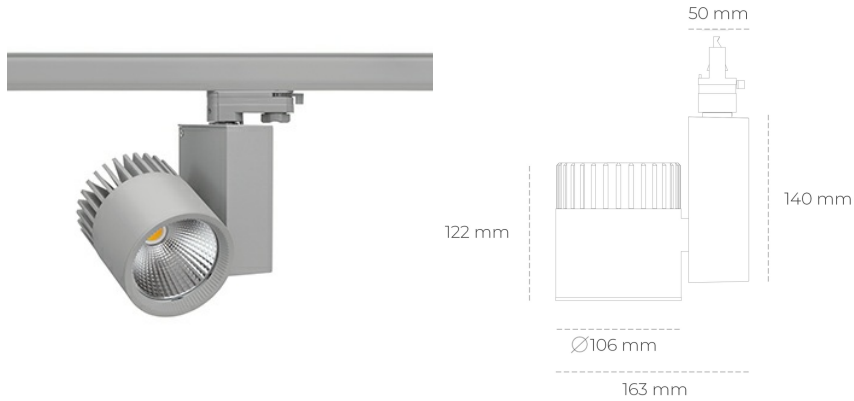

SPOTLIGHT SNIPER A 940 31W 30° GREY | ON/OFF

Article number: N011-K0001-RF940-H5-S30-ZA03_800-S3-###

LED	COB
Light colour	4000 [K]
CRI	90
Led chip flux	3866 [lm]
Luminous flux	3092 [lm]
System power	31 [W]
Luminaire Efficiency	100 [lm/W]
Beam angle	30°
Controller	ON/OFF
MacAdam	3 SDCM

Spotlight LED

Track mounted LED spotlight. Aluminium housing. Ceiling base installation possible. Available in white, black and grey. Any RAL palette colour available on enquiry. Reflector beams available: 15°, 20°, 30°, 45° and 60°. Maximum power is 37W

LUMINAIRE

Weight	1,31 [kg]
Protection rating IP , IK , class	IP 20, IK 3,
Luminaire colour	GREY
Cover	Glass
Operating voltage	220-240V 50-60Hz

Note: All data are typical values. Tolerance of measurements +/-10% System features may change with product improvements due to technical advances.