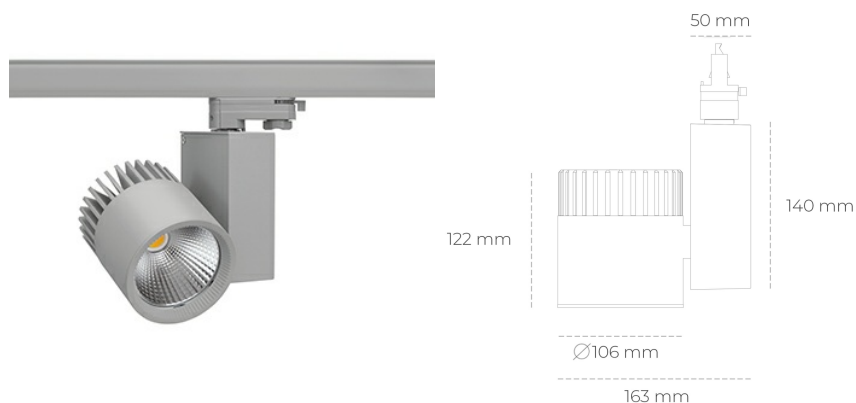

SPOTLIGHT SNIPER A 940 23W 20° GREY | ON/OFF

LED	COB
Light colour	4000 [K] |
CRI	90
Led chip flux	2899 [lm]
Luminous flux	2319 [lm]
System power	23 [W]
Luminaire Efficiency	101 [lm/W]
Beam angle	20°
Controller	ON/OFF
MacAdam	3 SDCM

Spotlight LED

Track mounted LED spotlight. Aluminium housing. Ceiling base installation possible. Available in white, black and grey. Any RAL palette colour available on enquiry. Reflector beams available: 15°, 20°, 30°, 45° and 60°. Maximum power is 37W

LUMINAIRE

Weight	1,31 [kg]
Protection rating IP , IK , class	IP 20, IK 3,
Luminaire colour	GREY
Cover	Glass
Operating voltage	220-240V 50-60Hz

Note: All data are typical values. Tolerance of measurements +/-10% System features may change with product improvements due to technical advances.

OPTIONS

RAL colours on inquiry, honeycomb louver on inquiry , Casambi on inquiry, DALI on inquiry, Phase-cut dimming on inquiry.

Generated: 26.06.2024

+48 32 388 80 00

www.cora.pl
cora@cora.pl

Street: Ignatza Hakuby 18
41-914 Bytom, Polska